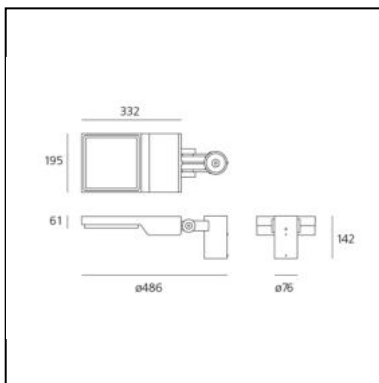

LUMINAIRE

- Watt: **40W**
- Voltage: **220V-240V**
- Delivered lumens output: **1848lm**
- CCT: **3000K**
- Efficiency: **75%**
- Efficacy: **46.20lm/W**
- CRI: **80**

DESCRIPTION

Light fixture with adjustable direct emission, with high-performance LED light sources. Pole installation. Available in two finishes: light grey painted and anthracite grey painted. Composed by lighting unit and pole support. Fixing is maintained by means of locking dowels. The pole, not supplied, must have a $\varnothing$ 60mm and h90mm shank for the correct fixing of the headpole. The pole height must be 4m from the ground to provide a correct surface lighting. At these conditions, the poles can be installed at a distance of 15m, suitable for lighting a 4m carriageway in compliance with S3 class for cycle tracks. Body in EN AB44100 aluminium, pole support in galvanized iron, silicone gaskets. Electronic ballast integrated in the body. The light fixture is protected from impulse overvoltage up to 4KV both in differential and common mode. Silicone-sealed silk-screened tempered glass. IP67 connector for electric connection to the mains, it can be housed in the pole compartment and is suitable for cables with a diameter of 5-13.5mm. LED circuits with PMMA lenses with road emission beam. White monochromatic LEDs available in 3 colour temperatures: Warm = 3000K Neutral = 4000K Cold = 6000K Screws in AISI 316 stainless steel. All parts in die-cast aluminium and galvanized iron are painted with 3-stage outdoor treatment: nanotechnologies, antioxidant primer, polyester paint. Technical features of light fixtures in compliance with EN60598-1 and part 2-5. IP Rating IP65. Insulation class II.

PRODUCT CODE: T418200W00

FEATURES

- Article Code: **T418200W00**
- Colour: **Grey/white**
- Installation: **Floor**
- Material: **Aluminum, tempered glass, methacrylate, galvanized iron**
- Series: **Architectural Outdoor**
- design by: **Alessandro Pedretti**

DIMENSIONS

- Length: **cm 48.5**
- Width: **cm 19.5**
- Max Extension Height: **cm 400**
- Impact Resistance: **IK10**

SOURCES INCLUDED

- Category: **Led**
- Number: **1**
- Watt: **41W**
- Color temperature (K): **3000K**
- CRI: **80**