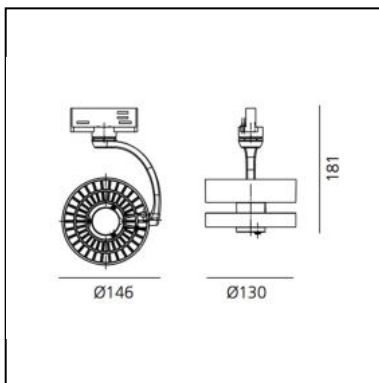

Cata Track Tunable White

Carlotta de Bevilacqua

IP20  Dimmerable: -

LUMINAIRE

- Watt: **23W**
- Delivered lumens output: **404lm**
- CCT: **2900K**
- Efficiency: **30%**
- Efficacy: **17.55lm/W**
- CRI: **90**
- Dimmable Typology: **Dali**

Notes

If there is no DALI-SwitchDim bus, the luminaire can be dimmed using the button on the device

DESCRIPTION

Interchangeable optical unit through a 'twist & lock' mechanism. Defined, concentrated light beams thanks to an innovative collimation system. Excellent quality of light: Cata Tuneable White: adjustable colour temperature from 2700K to 5700K CRI >93 (min.) Cata Stable White: available as warm white (3000K) and neutral white (4000K) – CRI=80 (min.). Rotation of 360°, tilt angle of +90°/-90° 2 installation options: with adaptor for 3-circuit track, or base plate for ceiling mounting. Ultra-flat power source (8mm height): DALI dimmable as standard, DALI8 interface hub for Tuneable White version. Materials : optic in transparent and metallic polycarbonate, heat sink in die-cast gloss aluminium, feeder/power supply in transparent polycarbonate, arm in die-cast gloss aluminium. Complies with standard EN60598-

DIMENSIONS

- Height: **cm 18.1**
- Diameter: **cm 13**
- Base Diameter: **cm 13**
- Inclination: **-90+90**
- Rotation: **360°**
- Weight: **kg 0.7**
- Glow Wire Test: **850°**

SOURCES INCLUDED

- Category: **Led TW**
- Number: **1**
- Watt: **22W**
- Color temperature (K): **2700-5700**
- CRI: **>93 (min.)**
- Color Tolerance: **MacAdam 2SDCM**
- Service Life: **L70 (6K) 50000h**

DIMENSIONS

- Height: **cm 3.9**
- Diameter: **cm 1.3**
- Base Diameter: **cm 13**
- Inclination: **-90+90**
- Rotation: **360°**
- Weight: **kg 0.8**
- Glow Wire Test: **850°**

SOURCES INCLUDED

- Category: **Led TW**
- Number: **1**
- Watt: **22W**
- Color temperature (K): **2700-5700**
- CRI: **>93 (min.)**
- Color Tolerance: **MacAdam 2SDCM**
- Service Life: **L70 (6K) 50000h**