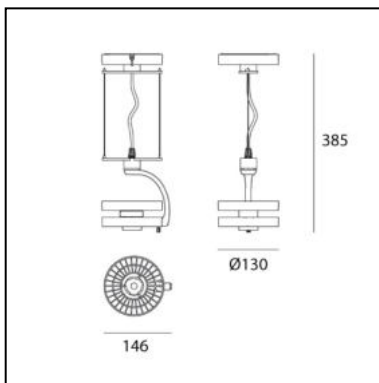

DIMENSIONS

- Height: **cm 18.1**
- Diameter: **cm 13**
- Base Diameter: **cm 13**
- Inclination: **-90+90**
- Rotation: **360°**
- Weight: **kg 0.7**
- Glow Wire Test: **850°**

SOURCES INCLUDED

- Category: **Led TW**
- Number: **1**
- Watt: **22W**
- Color temperature (K): **2700-5700**
- CRI: **>93 (min.)**
- Color Tolerance: **MacAdam 2SDCM**
- Service Life: **L70 (6K) 50000h**

Accessories

Optical unit 2x12° M057600

Optical unit 2x6° M057500

Optical wide 64° M057800

Cata Suspension Tunable White

Carlotta de Bevilacqua

IP20  Dimmerable: -

LUMINAIRE

DIMENSIONS

- Height: **cm 3.9**
- Diameter: **cm 1.3**
- Base Diameter: **cm 13**
- Inclination: **-90+90**
- Rotation: **360°**
- Weight: **kg 0.8**
- Glow Wire Test: **850°**

SOURCES INCLUDED

- Category: **Led TW**
- Number: **1**
- Watt: **22W**
- Color temperature (K): **2700-5700**
- CRI: **>93 (min.)**
- Color Tolerance: **MacAdam 2SDCM**
- Service Life: **L70 (6K) 50000h**