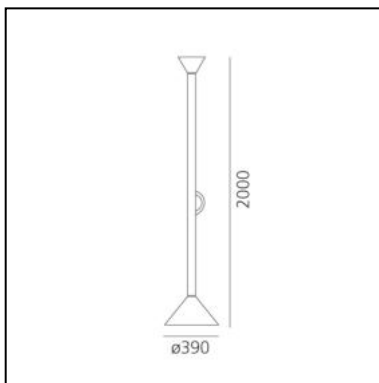

# Callimaco LED 2700K

Ettore Sottsass

IP20   

## DESCRIPTION

Base and diffuser in painted steel, stem in painted aluminium, handle in polished chrome metal plate. Indirect light emission. Colour: multicolour.

**PRODUCT CODE: A0111W00**

## DIMENSIONS

- Height: **cm 200**
- Diameter: **cm 39**
- Glow Wire Test: **650°**