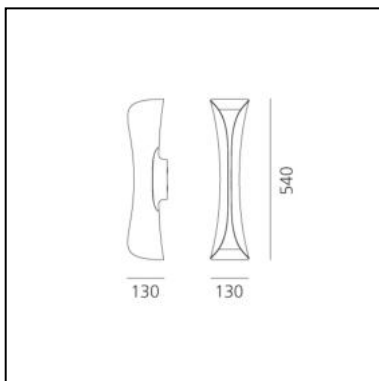

Cadmo Wall - LED - Black/White

Karim Rashid

IP20    Dimmerable: 

LUMINAIRE

- Watt: **14W**
- Voltage: **220V-240V**
- Delivered lumens output: **902lm**
- Efficiency: **95%**
- Efficacy: **63.26lm/W**

DESCRIPTION

Floor and wall lamp. A steel panel screens and releases a soft indirect light upwards together with a diffused light along the vertical aperture of the lamp. Painted steel body lamp, with cover-base in painted inox-steel. With light intensity regulator.

PRODUCT CODE: 1373010A

FEATURES

- Article Code: **1373010A**
- Colour: **Black / White**
- Installation: **Wall**
- Material: **ABS**
- Series: **Design Collection**
- Environment: **Indoor**
- Area contract: **Hospitality, Residential**
- Emission: **Indirect And Diffused**
- design by: **Karim Rashid**

DIMENSIONS

- Length: **cm 13**
- Width: **cm 13**
- Height: **cm 54**
- Impact Resistance: **N/D**
- Glow Wire Test: **650°**

SOURCES INCLUDED

- Category: **Led Retrofit**
- Number: **2**
- Watt: **10W**
- Delivered lumens output: **460lm**
- Socket: **GU10**
- Color temperature (K): **3000K**