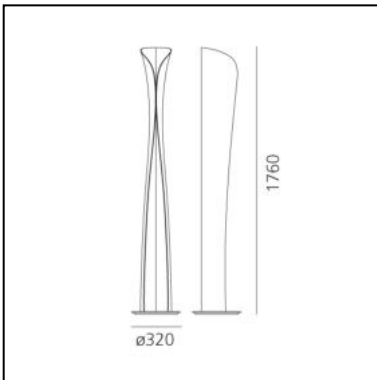

Cadmo Floor - LED - Black/White 2700K

Karim Rashid

IP20  

LUMINAIRE

- Watt: **44W**
- Voltage: **220V-240V**
- Delivered lumens output: **3831lm**
- CCT: **2700K**
- Efficiency: **90%**
- Efficacy: **87.06lm/W**
- CRI: **90**

Notes

Lamp included. With touch dimmer.

DESCRIPTION

Floor and wall lamp. A steel panel screens and releases a soft indirect light upwards together with a diffused light along the vertical aperture of the lamp. Painted steel body lamp, with cover-base in painted inox-steel. With light intensity regulator.

DIMENSIONS

- Height: **cm 174**
- Diameter: **cm 32**

SOURCES INCLUDED

- Category: **Led Retrofit**
- Number: **1**
- Watt: **10W**
- Socket: **GU10**
- Color temperature (K): **2700K**
- Category: **Led**
- Number: **1**
- Watt: **44W**
- Delivered lumens output: **3868lm**
- Color temperature (K): **2700K**
- CRI: **90**
- Color Tolerance: **MacAdam 3SDCM**