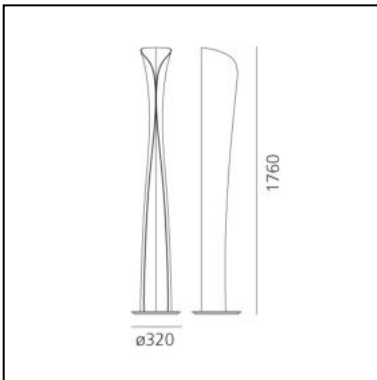

LUMINAIRE

- Watt: **44W**
- Voltage: **220V-240V**
- Delivered lumens output: **3831lm**
- CCT: **2700K**
- Efficiency: **90%**
- Efficacy: **87.06lm/W**
- CRI: **90**

Notes

Lamp included. With touch dimmer.

DESCRIPTION

Floor and wall lamp. A steel panel screens and releases a soft indirect light upwards together with a diffused light along the vertical aperture of the lamp. Painted steel body lamp, with cover-base in painted inox-steel. With light intensity regulator.

PRODUCT CODE: 1361W20A

FEATURES

- Article Code: **1361W20A**
- Colour: **White / White**
- Installation: **Floor**
- Material: **Steel**
- Series: **Design Collection**
- Environment: **Indoor**
- Area contract: **Hospitality, Residential**
- Emission: **Indirect And Diffused**
- design by: **Karim Rashid**

DIMENSIONS

- Height: **cm 174**
- Diameter: **cm 32**

SOURCES INCLUDED

- Category: **Led Retrofit**
- Number: **1**
- Watt: **10W**
- Socket: **GU10**
- Color temperature (K): **2700K**
- Category: **Led**
- Number: **1**
- Watt: **44W**
- Delivered lumens output: **3868lm**
- Color temperature (K): **2700K**
- CRI: **90**
- Color Tolerance: **MacAdam 3SDCM**