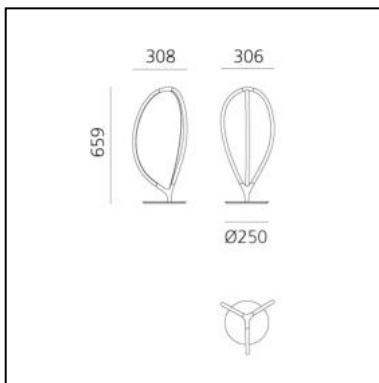

Arrival table - Black

Ludovica+Roberto Palomba

IP20  

LUMINAIRE

- Watt: **17W**
- Delivered lumens output: **555lm**
- CCT: **3000K**
- Efficiency: **35%**
- Efficacy: **32.63lm/W**
- CRI: **90**
- Dimmer Typology: **Optical Touch Dimmer**

DESCRIPTION

Arrival is a complete lamp family with dynamic, flowing shapes that sculpt light with delicate, graphic lines. Branching out from a central joint, common to all the different versions, each model has three arms that form a soft, organic geometric shape through a profile that is both light and structure. Each element has a section that leaves the aluminium profile visible from the outside while generating a light-diffusing surface inside.

PRODUCT CODE: 1550030A

FEATURES

- Article Code: **1550030A**
- Colour: **Black**
- Installation: **Table**
- Material: **Aluminium, silicone**
- Series: **Design Collection**
- design by: **Ludovica+Roberto Palomba**

DIMENSIONS

- Length: **cm 30.8**
- Width: **cm 30.6**
- Height: **cm 65.9**
- Base Diameter: **cm 25**