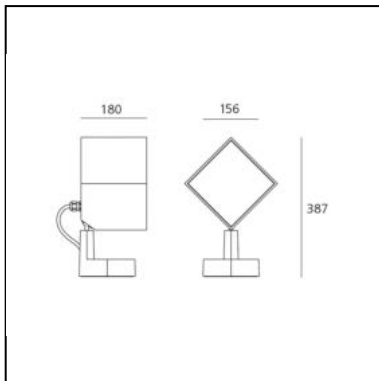

LUMINAIRE

- Watt: **37W**
- Voltage: **220V-240 V**
- Delivered lumens output: **2137lm**
- CCT: **3000K**
- Efficiency: **82%**
- Efficacy: **57.74lm/W**
- CRI: **80**

DESCRIPTION

Light fixture with adjustable direct emission, with high-performance LED light sources. Floor, wall and eaves installation. 2 sizes: Epulo 13 and Epulo 18. Available in two finishes: grey-white painted and anthracite grey painted. Composed by lighting unit, terminal board and fixing bracket. Rotation on the base +/-180°, side body tilt +/-45° and front body tilt +/-90° by means of a spherical joint allowing an accurate adjustment. Body and terminal board in EN AB44100 aluminium, fixing bracket in stainless steel, silicone gaskets. Electronic ballast integrated in the body. Silkscreened tempered glass siliconed flush with the body to avoid backwater. IP67 connector for electric connection to the mains, it can be housed in the terminal board compartment and is suitable for cables with a diameter of 5-13.5mm. PMMA lenses in 3 different versions of beams. White monochromatic LEDs available in 3 colour temperatures: Warm = 3000K Neutral = 4000K Cold = 6000K Screws in AISI 316 stainless steel. The components in die-cast aluminium and the steel bracket are painted with 3-stage outdoor treatment: nanotechnologies, antioxidant primer, polyester paint. Technical features of light fixtures in compliance with EN60598-1 and part 2-5. IP Rating IP65. Insulation class I.

PRODUCT CODE: T4188ELW10

FEATURES

- Article Code: **T4188ELW10**
- Colour: **Anthracite gray**
- Installation: **FloorWallCeiling**
- Material: **Aluminum, tempered glass**
- Series: **Architectural Outdoor**
- design by: **Ernesto Gismondi**

DIMENSIONS

- Length: **cm 15.6**
- Width: **cm 18**
- Height: **cm 38.7**
- Impact Resistance: **IK06**

SOURCES INCLUDED

- Category: **Led**
- Number: **1**
- Watt: **38W**
- Color temperature (K): **3000K**
- CRI: **80**