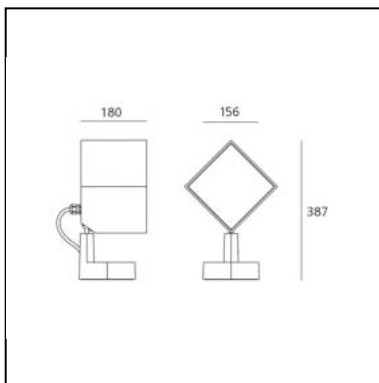

LUMINAIRE

- Watt: **37W**
- Voltage: **220V-240 V**
- Delivered lumens output: **2189lm**
- CCT: **3000K**
- Efficiency: **84%**
- Efficacy: **59.15lm/W**
- CRI: **80**

DESCRIPTION

Light fixture with adjustable direct emission, with high-performance LED light sources. Floor, wall and eaves installation. 2 sizes: Epulo 13 and Epulo 18. Available in two finishes: grey-white painted and anthracite grey painted. Composed by lighting unit, terminal board and fixing bracket. Rotation on the base +/-180°, side body tilt +/-45° and front body tilt +0/-90 by means of a spherical joint allowing an accurate adjustment. Body and terminal board in EN AB44100 aluminium, fixing bracket in stainless steel, silicone gaskets. Electronic ballast integrated in the body. Silkscreened tempered glass siliconed flush with the body to avoid backwater. IP67 connector for electric connection to the mains, it can be housed in the terminal board compartment and is suitable for cables with a diameter of 5-13.5mm. PMMA lenses in 3 different versions of beams. White monochromatic LEDs available in 3 colour temperatures: Warm = 3000K Neutral = 4000K Cold = 6000K Screws in AISI 316 stainless steel. The components in die-cast aluminium and the steel bracket are painted with 3-stage outdoor treatment: nanotechnologies, antioxidant primer, polyester paint. Technical features of light fixtures in compliance with EN60598-1 and part 2-5. IP Rating IP65. Insulation class I.

PRODUCT CODE: T418810W00

FEATURES

- Article Code: **T418810W00**
- Colour: **Gray/white**
- Installation: **FloorWallCeiling**
- Material: **Aluminum, tempered glass**
- Series: **Architectural Outdoor**
- design by: **Ernesto Gismondi**

DIMENSIONS

- Length: **cm 15.6**
- Width: **cm 18**
- Height: **cm 38.7**
- Impact Resistance: **IK06**

SOURCES INCLUDED

- Category: **Led**
- Number: **1**
- Watt: **38W**
- Color temperature (K): **3000K**
- CRI: **80**