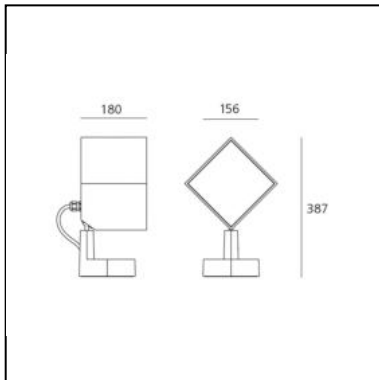

LUMINAIRE

- Watt: **37W**
- Voltage: **220V-240 V**
- Delivered lumens output: **2110lm**
- CCT: **3000K**
- Efficiency: **81%**
- Efficacy: **57.04lm/W**
- CRI: **80**

DESCRIPTION

Light fixture with adjustable direct emission, with high-performance LED light sources. Floor, wall and eaves installation. 2 sizes: Epulo 13 and Epulo 18. Available in two finishes: grey-white painted and anthracite grey painted. Composed by lighting unit, terminal board and fixing bracket. Rotation on the base +/-180°, side body tilt +/-45° and front body tilt +0/-90 by means of a spherical joint allowing an accurate adjustment. Body and terminal board in EN AB44100 aluminium, fixing bracket in stainless steel, silicone gaskets. Electronic ballast integrated in the body. Silkscreened tempered glass siliconed flush with the body to avoid backwater. IP67 connector for electric connection to the mains, it can be housed in the terminal board compartment and is suitable for cables with a diameter of 5-13.5mm. PMMA lenses in 3 different versions of beams. White monochromatic LEDs available in 3 colour temperatures: Warm = 3000K Neutral = 4000K Cold = 6000K Screws in AISI 316 stainless steel. The components in die-cast aluminium and the steel bracket are painted with 3-stage outdoor treatment: nanotechnologies, antioxidant primer, polyester paint. Technical features of light fixtures in compliance with EN60598-1 and part 2-5. IP Rating IP65. Insulation class I.

PRODUCT CODE: T418839W00

FEATURES

- Article Code: **T418839W00**
- Colour: **Gray/white**
- Installation: **FloorWallCeiling**
- Material: **Aluminum, tempered glass**
- Series: **Architectural Outdoor**
- design by: **Ernesto Gismondi**

DIMENSIONS

- Length: **cm 15.6**
- Width: **cm 18**
- Height: **cm 38.7**
- Impact Resistance: **IK06**

SOURCES INCLUDED

- Category: **Led**
- Number: **1**
- Watt: **38W**
- Color temperature (K): **3000K**
- CRI: **80**