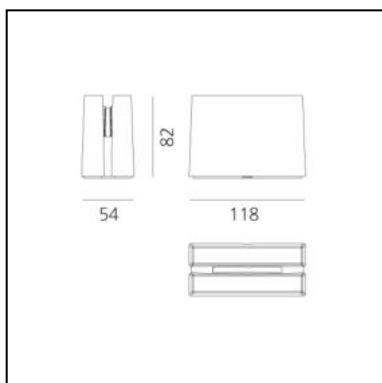

LUMINAIRE

- Watt: **3W**
- Delivered lumens output: **20lm**
- CRI: **80**

Notes

Driver supplied separately.

DESCRIPTION

An innovative patented optic realizes a light blade that, from a single LED source, draws a 360 ° light profile. A perfect tool for architectural lighting that emphasizes with high efficiency the different opening profiles

PRODUCT CODE: T4521030

FEATURES

- Article Code: **T4521030**
- Colour: **Grey/white RAL 9002**
- Installation: **CeilingWallFloor**
- Series: **Architectural Outdoor**
- Environment: **Outdoor**
- design by: **Carlotta de Bevilacqua**

DIMENSIONS

- Length: **cm 11.7**
- Width: **cm 5.2**
- Height: **cm 8.1**
- Impact Resistance: **IK06**