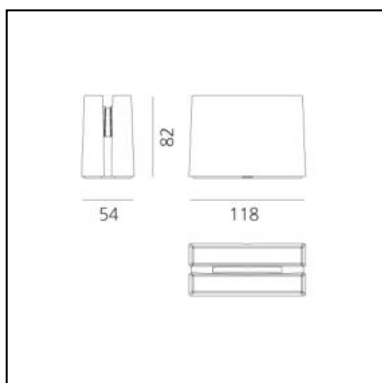

Antarktíkós - White Light

Carlotta de Bevilacqua

IP65    Dimmerable: 

LUMINAIRE

- Watt: **3W**
- Delivered lumens output: **20lm**
- CCT: **3000K**
- CRI: **80**
- Dimmable Typology: **Push/DALI**

Notes

Driver 500/700mA supplied separately. Depending on the driver, the device can be dimmable or non-dimmable. N° device per driver: 1-5 DV3003, 1-4 NL19035, 1-9 DV1003, 1-12 DV1042

DIMENSIONS

- Length: **cm 11.7**
- Width: **cm 5.2**
- Height: **cm 8.1**
- Impact Resistance: **IK06**

Accessories

NO
IMAGE
AVAILABLE

Driver 20-25W - 220-240Vac - 164x38x25
(LxWxH) - Dimmable DALI/PUSH DV1003

DIMENSIONS

- Length: **cm 11.7**
- Width: **cm 5.2**
- Height: **cm 8.1**
- Impact Resistance: **IK06**

Accessories

NO
IMAGE
AVAILABLE

Driver 25W - 100-277 Vac - 12Vdc - 148x40x32
(LxWxH) - IP67 DV1055

NO
IMAGE
AVAILABLE