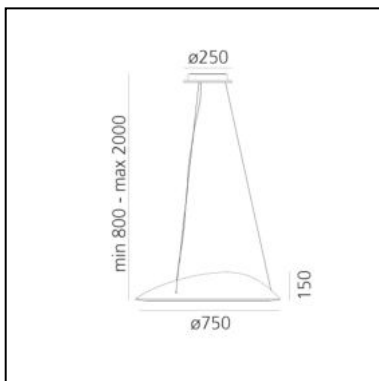

Ameluna - App Compatible

Mercedes-Benz Style

IP20  

LUMINAIRE

- Watt: **41W**
- Voltage: **220-240V**
- Delivered lumens output: **4231lm**
- CCT: **3000K**
- Efficiency: **81%**
- Efficacy: **103.2lm/W**
- CRI: **90**

DIMENSIONS

- Height: **cm 15**
- Diameter: **cm 75**
- Base Diameter: **cm 25**
- Max Height from ceiling: **cm 200**
- Glow Wire Test: **650°**

SOURCES INCLUDED

- Category: **Led**
- Number: **7**
- Watt: **5.4W**
- Delivered lumens output: **639lm**
- Color temperature (K): **3000K**
- CRI: **90**
- Color Tolerance: **MacAdam 3SDCM**
- Efficacy: **118lm/W**
- Service Life: **50000-L70**

DIMENSIONS

- Diameter: **cm 75**
- Max Height from ceiling: **cm 200**
- Glow Wire Test: **650°**

SOURCES INCLUDED

- Category: **Led RGB**
- Number: **1**
- Watt: **4W**
- Delivered lumens output: **139lm**
- Category: **Led**
- Number: **7**
- Watt: **5.4W**
- Delivered lumens output: **639lm**
- Color temperature (K): **3000K**
- CRI: **90**
- Color Tolerance: **MacAdam 3SDCM**
- Efficacy: **118lm/W**
- Service Life: **50000-L70**