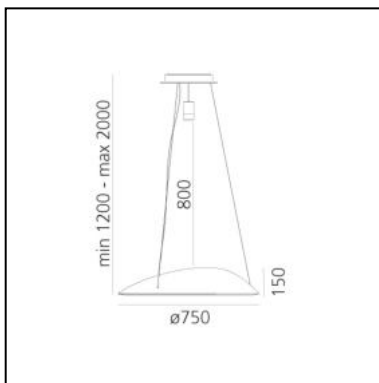

LUMINAIRE

- Watt: **45W**
- Voltage: **220-240V**
- Delivered lumens output: **4370lm**
- CCT: **3000K**
- Efficiency: **100%**
- Efficacy: **97.11lm/W**

DESCRIPTION

Artemide and Mercedes-Benz are famous for the exclusivity of their design and the creation of icons. Two international leaders in their respective fields enter into partnership to design new synergies. The design of Artemide and Mercedes-Benz has been traditionally human centered, focused on human beings, their experience and interaction. Through high manufacturing quality and a great innovative vision the design, founded on ethical and sustainable values, is capable to shape beautiful enduring products. An impressive and unexpected outcome embodies the light competence of Artemide combined with the distinctive trait of Mercedes-Benz Style on forms and material. Ameluna is a combination of Artemide, Mercedes-Benz and luna, the Italian word for moon. It is a story that goes beyond the object itself. Ameluna combines beauty and intelligence. Through a transparent form and a dynamic light, it creates a countless number of scenarios. The interaction between pure forms and asymmetric volume triggers a dynamic and deeply emotional tension. Ameluna discloses an innovative optoelectronic system integrated in the transparent frame. An aluminium band, a patent of innovation, which is welded with the optics, supports the led strip. The latter is also hidden behind the lower profile, in order to maintain the purity of the form. The transparent body allows the light to be both direct and partially refracted. A countless number of chromatic atmospheres can be created with the use of an innovative RGBW spot. With the simple use of a dedicated app, Ameluna can memorize the lighting experience in the new Mercedes E-Class "Masterpiece of intelligence" and replicate the same atmosphere in any other space. The ability to entertain digital dialogue with its surroundings and its optoelectronic innovation are only part of the high-tech competence of Ameluna. The high-tech competence of Ameluna, is conveyed by both optoelectronic innovation and IOT interaction. Every interior, be it a car or a personal or public space, can be part of the Internet of Things. This can enable the light to follow human experiences and scenarios. A new project frontier where light creates both experience and interaction. Patent Pending N° 102016000025996

PRODUCT CODE: 1402010app

FEATURES

- Article Code: **1402010app**
- Colour: **Transparent**
- Installation: **Suspension**
- Material: **Methacrylate, technopolymer, thermally conductive**
- Series: **Design Collection**
- Environment: **Indoor**
- Emission: **Direct - Diffused**
- design by: **Mercedes-Benz Style**

DIMENSIONS