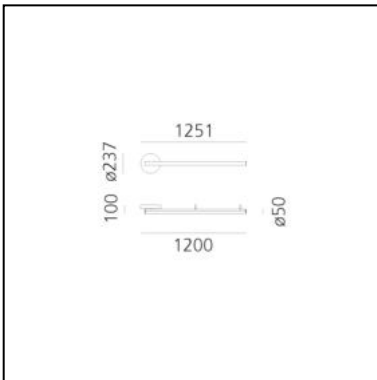

DIMENSIONS

- Length: **cm 120**
- Height: **cm 10**
- Diameter: **cm 5**
- Base Diameter: **cm 13**
- Glow Wire Test: **650°**

SOURCES INCLUDED

- Category: **Led**
- Number: **1**
- Color temperature (K): **3000K**
- CRI: **80**
- Color Tolerance: **MacAdam 3SDCM**
- Service Life: **L80 (10K) 55000h**

BIG - Bjarke Ingels Group

IP20    Dimmerable: 

LUMINAIRE

- Watt: **35W**
- Voltage: **220-240V**
- Delivered lumens output: **3484lm**
- CCT: **3000K**
- Efficiency: **81%**
- Efficacy: **99.55lm/W**
- CRI: **80**
- Dimmable Typology: **Push/DALI**

DIMENSIONS

- Length: **cm 120**
- Height: **cm 10**
- Glow Wire Test: **650°**

SOURCES INCLUDED

- Category: **Led**
- Number: **1**
- Color temperature (K): **3000K**
- CRI: **80**
- Color Tolerance: **MacAdam 3SDCM**
- Service Life: **L80 (10K) 55000h**

DIMENSIONS

- Length: **cm 120**
- Height: **cm 5**
- Max Height from ceiling: **cm 150**
- Glow Wire Test: **650°**

SOURCES INCLUDED

- Category: **Led**
- Number: **1**
- Color temperature (K): **3000K**
- CRI: **80**
- Color Tolerance: **MacAdam 3SDCM**
- Service Life: **L80 (10K) 55000h**