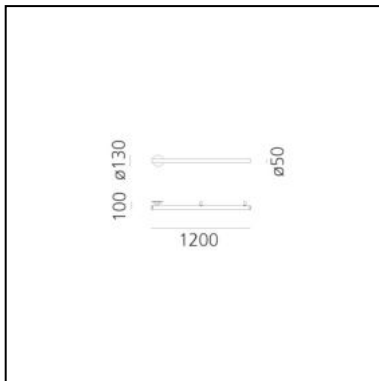

Alphabet of light linear 120 wall/ceiling semi-recessed

BIG - Bjarke Ingels Group

IP20    Dimmerable: 

LUMINAIRE

- Watt: **29W**
- Voltage: **220-240V**
- Delivered lumens output: **3484lm**
- CCT: **3000K**
- Efficiency: **81%**
- Efficacy: **120.14lm/W**
- CRI: **80**
- Dimmable Typology: **Push & APP,Push/DALI**

DIMENSIONS

- Length: **cm 120**
- Height: **cm 10**
- Diameter: **cm 5**
- Base Diameter: **cm 13**
- Glow Wire Test: **650°**

SOURCES INCLUDED

- Category: **Led**
- Number: **1**
- Color temperature (K): **3000K**
- CRI: **80**
- Color Tolerance: **MacAdam 3SDCM**
- Service Life: **L80 (10K) 55000h**

DIMENSIONS

- Length: **cm 120**
- Height: **cm 10**
- Glow Wire Test: **650°**

SOURCES INCLUDED

- Category: **Led**
- Number: **1**
- Color temperature (K): **3000K**
- CRI: **80**
- Color Tolerance: **MacAdam 3SDCM**
- Service Life: **L80 (10K) 55000h**

DIMENSIONS

- Length: **cm 120**
- Height: **cm 5**
- Max Height from ceiling: **cm 150**
- Glow Wire Test: **650°**

SOURCES INCLUDED

- Category: **Led**
- Number: **1**
- Color temperature (K): **3000K**
- CRI: **80**
- Color Tolerance: **MacAdam 3SDCM**
- Service Life: **L80 (10K) 55000h**