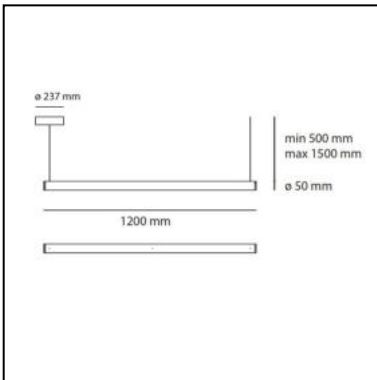

LUMINAIRE

- Watt: **35W**
- Voltage: **220-240V**
- Delivered lumens output: **3484lm**
- CCT: **3000K**
- Efficiency: **81%**
- Efficacy: **99.55lm/W**
- CRI: **80**
- Dimmable Typology: **Push/DALI**

Notes

Patent Pending MI102016000025996.
Constant current SELV.

DESCRIPTION

Alphabet of light is a language based on light intended to convey freedom, an elementary principle generating an open system. BIG starts from an abacus of essential geometries to design a new font that translates into light, an alphabet used to write and to express one's thoughts, a tool to give shape to spaces. It allows to design light in space with words, as well as with graphic signs. Two linear elements of different lengths and two round ones are combined with a system of letters, numbers, and symbols. The round elements, available in two diameters, can be separated into modules to join the linear elements together according to different angles, thus designing everchanging geometries. These simple base modules, with specific geometric proportions, can be combined with each other to create countless basic or more complex, linear or curved structures of light, thus producing suspension appliances matching with architectures or space functions. The idea of BIG joins the optoelectronic competence of Artemide to define an innovative construction principle and provide continuous and comfortable lighting. While it has a minimal presence, it encloses groundbreaking patented optoelectronic and mechanical innovation.

PRODUCT CODE: 1204000A

FEATURES

- Article Code: **1204000A**
- Colour: **White**
- Installation: **Suspension**
- Material: **Methacrylate, aluminum**
- Series: **Design Collection**
- Environment: **Indoor**
- Emission: **Diffused**
- design by: **BIG - Bjarke Ingels Group**

DIMENSIONS

- Length: **cm 120**
- Height: **cm 5**
- Max Height from ceiling: **cm 150**
- Glow Wire Test: **650°**

SOURCES INCLUDED

- Category: **Led**
- Number: **1**
- Color temperature (K): **3000K**
- CRI: **80**
- Color Tolerance: **MacAdam 3SDCM**
- Service Life: **L80 (10K) 55000h**