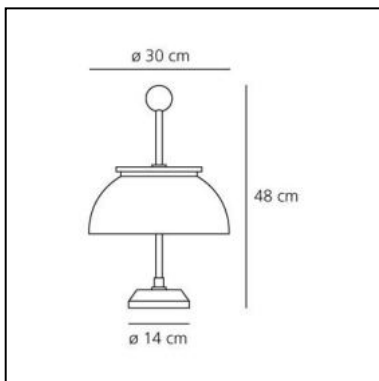

Alfa

Sergio Mazza

IP20      Dimmerable: 

LUMINAIRE

- Watt: **2x6W**
- Voltage: **220V-240V**
- Delivered lumens output: **690lm**

DESCRIPTION

Metal structure in opaque nickel-plate; diffuser in crystal glass; base in marble. The metal parts are hand turned.

PRODUCT CODE: 0026010A

FEATURES

- Article Code: **0026010A**
- Colour: **White**
- Installation: **Table**
- Material: **Glass, steel, marble**
- Series: **Design Collection, Modern Classic**
- Environment: **Indoor**
- Area contract: **Residential**
- Emission: **Diffused And Direct**
- design by: **Sergio Mazza**

DIMENSIONS

- Height: **cm 48**
- Diameter: **cm 30**
- Base Diameter: **cm 14**
- Impact Resistance: **N.D.**
- Glow Wire Test: **N.D.°**

SOURCES NOT INCLUDED

- Category: **LED RETROFIT**
- Number: **2**
- Watt: **6W**
- Socket: **E14**