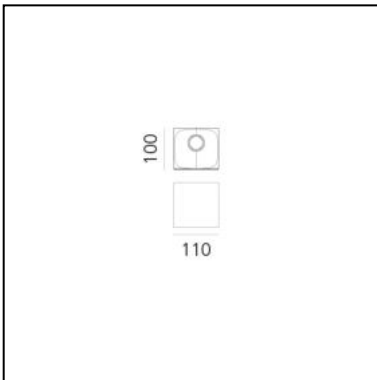

Aede - White

Pio & Tito Toso

IP20   Dimmerable: 

LUMINAIRE

- Watt: **20W**
- Voltage: **220-240V**
- Delivered lumens output: **1281lm**
- CCT: **2700K**
- Efficiency: **62%**
- Efficacy: **64.04lm/W**
- CRI: **90**
- Dimmable Typology: **Push**

PRODUCT CODE: 0041020A

FEATURES

- Article Code: **0041020A**
- Colour: **White**
- Installation: **Wall**
- Material: **Aluminium**
- Series: **Design Collection**
- Environment: **Indoor**
- Emission: **Direct**
- design by: **Pio & Tito Toso**

DIMENSIONS

- Length: **cm 11**
- Width: **cm 10**
- Height: **cm 11**
- Glow Wire Test: **750°**

SOURCES INCLUDED

- Category: **Led**
- Number: **1**
- Watt: **17W**
- Delivered lumens output: **2036**
- Color temperature (K): **2700K**
- CRI: **90**
- Color Tolerance: **MacAdam 2SDCM**
- Efficacy: **119lm/W**
- Service Life: **50000-L70**