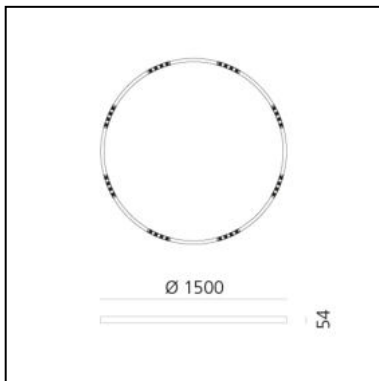

LUMINAIRE

- Watt: **83W**
- Delivered lumens output: **6112lm**
- CCT: **2700K**
- Efficiency: **81%**
- Efficacy: **73.64lm/W**
- CRI: **90**
- Dimmable Typology: **Dali**

Notes

220/240Vac 50/60Hz electronic driver included. Uses 2 DALI addresses.
Sharping kit (louvers and covers for curved elements) has to be ordered separately.

DESCRIPTION

A.24 is a new comprehensive and flexible system to design light in space. A single profile, only 24 mm thick, can be installed in the recessed, ceiling or suspension mode to continuously follow the angles on a flat or three-dimensional surface. This profile hosts to a variety of performance options: diffused light, sharp optical units with three beam angles, or a smart magnetic track. This makes A.24 a flexible system, as well as an open platform to accommodate other products from the Architectural collection. The suspension version also features direct emission. The three solutions can be alternated to match the architecture and the room functions with utmost flexibility. The competence of Artemide is revealed by the quality of light, as well as by the ability of A.24 to freely move in space, with direct power connection points up to 14 metres apart.

PRODUCT CODE: AQ75504

FEATURES

- Article Code: **AQ75504**
- Colour: **Black**
- Installation: **Suspension**
- Series: **Architectural Indoor**
- Environment: **Indoor**
- design by: **Carlotta de Bevilacqua**

DIMENSIONS

- Height: **cm 5.4**
- Diameter: **cm 150**
- Weight: **kg 8**

SOURCES INCLUDED

- Category: **Led**
- Number: **1**
- Watt: **100W**
- Color temperature (K): **2700K**