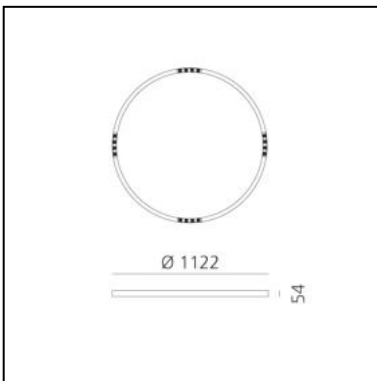

A.24 Stand-alone - Suspension Circular - Sharping Emission - Ø 1122mm - 2700K - DALI - Black

Carlotta de Bevilacqua

IP20    Dimmerable: 

LUMINAIRE

- Watt: **42W**
- Delivered lumens output: **3056lm**
- CCT: **2700K**
- Efficiency: **81%**
- Efficacy: **72.77lm/W**
- CRI: **90**
- Dimmable Typology: **Dali**

DIMENSIONS

- Height: **cm 5.4**
- Diameter: **cm 112**
- Weight: **kg 5.5**

SOURCES INCLUDED

- Category: **Led**
- Number: **1**
- Watt: **50W**
- Color temperature (K): **2700K**

Accessories

NO
IMAGE
AVAILABLE

DIMENSIONS

- Height: **cm 5.4**
- Diameter: **cm 150**
- Weight: **kg 8**

SOURCES INCLUDED

- Category: **Led**
- Number: **1**
- Watt: **100W**
- Color temperature (K): **2700K**

Accessories

A.24 Stand-alone - Sharping Accessories - Sharping Kit - R=750mm - Black AQ93104