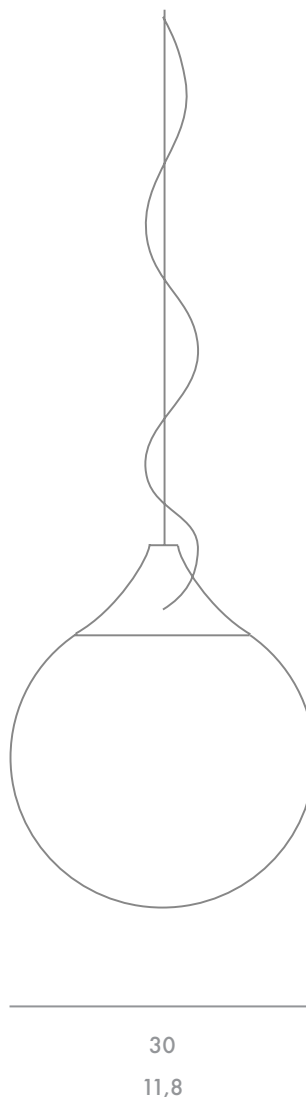

QUARTZ PINK  
ROSA QUARZO

METALLIC  
METÁLICOS

CHROME  
CROMADO

COPPER  
COBRE

GOLD  
ORO

GLAZED NICKEL  
NIQUEL MATE

24  
9,45"

18  
7"

CHROME  
CROMADO

COPPER  
COBRE

GOLD  
ORO

GLAZED NICKEL  
NIQUEL MATE

31  
12,2"

25  
9,8"

Lighting for domestic use.

Do not store or keep under extreme temperatures during long periods of time.

CHROME  
CROMADO

COPPER  
COBRE

GOLD  
ORO

GLAZED NICKEL  
NIQUEL MATE

36  
14,2"

Lighting for domestic use.

Do not store or keep under extreme temperatures during long periods of time.

Do not handle the electrical material more than the necessary for installation of the fixture.