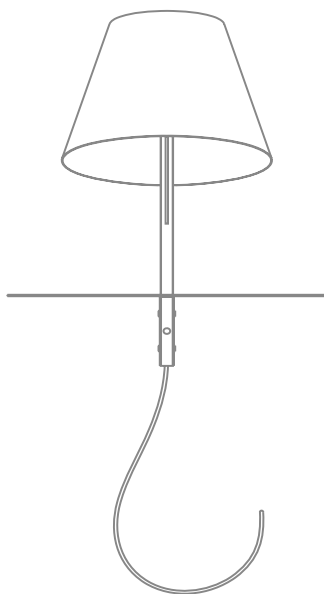

WALL LAMP APLIQUE

MATERIAL: Aluminium

MATERIAL: Aluminio

LED  
E27 7W 360° x 1 unit

WEIGHT PESO: 12 KG  
Package size: 0,61 x 0,61 x 0,61

FINISHES  
ACABADOS

LAQUERED  
LACADOS

BLACK  
NEGRO

QUARTZ PINK  
ROSA QUARZO

40  
15,75"

38  
15"

Lighting for domestic use.

Do not store or keep under extreme temperatures during long periods of time.

Do not handle the electrical material more than the necessary for installation of the fixture.