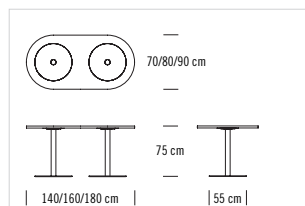

S 1123

Design James Irvine

Zum Barhocker S 123 H hat James Irvine passende Tische entwickelt. Sie sind formal zurückhaltend, robust und leicht zu pflegen - also bestens geeignet für den Objekt-bereich. Mit ihren unterschiedlichen Höhen, Plattenformen und Varianten der Tischoberflächen passen sie in jede Umgebung.

James Irvine has developed tables to match the barstool S 123 H. They are formally reserved, robust and easy to care for - and therefore perfectly suitable for the contract area. With their different heights, tabletop shapes and surface versions, they fit into any environment.

Tische in Standardhöhe von 75 cm, ein- oder zweisäulig. Tischplatten rund in vier, quadratisch in drei Größen. Zweisäulig mit rechteckigen oder gerundeten Tischplatten in drei Größen. Oberflächen in Buche, Ahorn, Esche, Black Cherry, Eiche und Nussbaum oder mit Schichtstoff. Säulen verchromt, Bodenplatten aus Edelstahl, Gleitfläche mit Filz.

Tables in standard height of 75 cm, one or two-column. Round tabletops available in four sizes, square tabletops available in three sizes. Two-column base with rectangular or rounded tabletops available in three sizes. Surfaces in beech, maple, ash, black cherry, oak and nut or with laminate. Columns chrome-plated, base plates stainless steel, bottom of base plate covered with felt.

Tischplatte / Tabletop

Furnier / Veneers

Schichtstoff / Laminate

Es stehen 140 Uni-Dekore sowie 40 Holzreproduktionen zur Verfügung.
140 plain-coloured decors and 40 wood reproductions are available.

Beize / Stain

Varianten / Variants

Maße / Measurements

S 1124