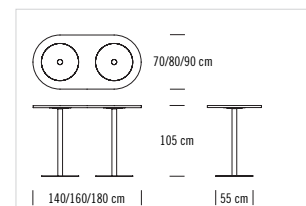

S 1123

Design James Irvine

Zum Barhocker S 123 H hat James Irvine passende Tische entwickelt. Sie sind formal zurückhaltend, robust und leicht zu pflegen - also bestens geeignet für den Objekt-bereich. Mit ihren unterschiedlichen Höhen, Plattenformen und Varianten der Tischoberflächen passen sie in jede Umgebung.

James Irvine has developed tables to match the barstool S 123 H. They are formally reserved, robust and easy to care for - and therefore perfectly suitable for the contract area. With their different heights, tabletop shapes and surface versions, they fit into any environment.

Tische in Standardhöhe von 75 cm, ein- oder zweisäulig. Tischplatten rund in vier, quadratisch in drei Größen. Zweisäulig mit rechteckigen oder gerundeten Tischplatten in drei Größen. Oberflächen in Buche, Ahorn, Esche, Black Cherry, Eiche und Nussbaum oder mit Schichtstoff. Säulen verchromt, Bodenplatten aus Edelstahl, Gleitfläche mit Filz.

Tables in standard height of 75 cm, one or two-column. Round tabletops available in four sizes, square tabletops available in three sizes. Two-column base with rectangular or rounded tabletops available in three sizes. Surfaces in beech, maple, ash, black cherry, oak and nut or with laminate. Columns chrome-plated, base plates stainless steel, bottom of base plate covered with felt.

Tischplatte / Tabletop

Furnier / Veneers

Schichtstoff / Laminate

Es stehen 140 Uni-Dekore sowie 40 Holzreproduktionen zur Verfügung.
140 plain-coloured decors and 40 wood reproductions are available.

Beize / Stain

Varianten / Variants

Maße / Measurements

S 1126