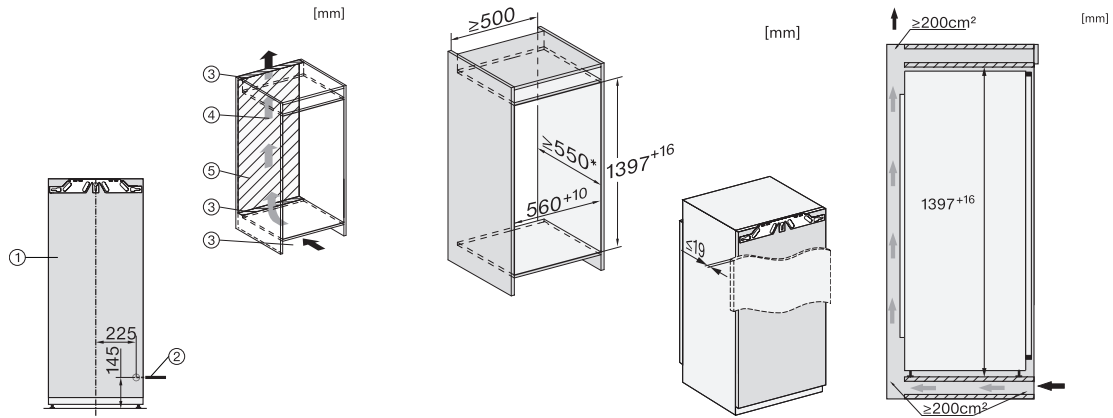

K 7433 E
Built-in refrigerator
with DailyFresh, maintenance-free LED lighting, DynaCool and ComfortClean.

K7433E, K7434E, K7464E, K7443D, K7444D, K7473D, K7474D, FNS74470D, installation (footnote*) (installation drawings)

*1. View from the front, 2. Mains connection cable, L = 2100 mm, 3. Ventilation cut-out min. 200 cm², 4. Ventilation, 5. No connections permitted in this area

K7433E, K7434E, K7464E, K7443D, K7444D, K7473D, K7474D, FNS7470D, built-in (footnote*) (installation drawings)

*The declared energy consumption was calculated in a 560 mm deep niche. The appliance is fully functional in a 550 mm niche but the energy consumption will be slightly higher.

K7433E, K7434E, K7464E, K7443D, K7444D, K7473D, K7474D, FNS7470D, side view (installation drawings)