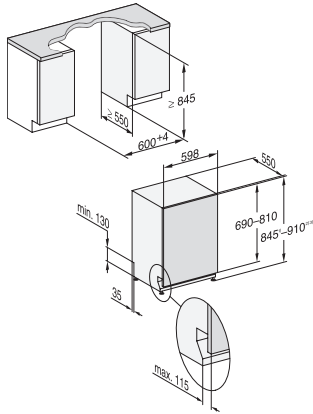

G 7975 SCVi XXL AutoDos K20

Fully integrated dishwashers

– the Miele all-rounder for handleless kitchen designs.

EAN: 4002516464204 / Material number: 11870320 / Old Material Number: 21797562GB

PowerWash	•
Gentle	•
Hygiene	•
SolarSave	•
ExtraQuiet 38 dB(A)	•
Pasta/Paella	•
Tall items 65°C	•
Glasses warm	•
Appliance care	•
Dishwashing options	
AutoDos	•
IntenseZone	•
Express	•
Extra Clean	•
Extra dry	•
Basket design	
Cutlery loading	3D MultiFlex tray
FlexCare glass holder	4
FlexCare cup rack	1
Basket design	MaxiComfort
Number of place settings	14
Safety	
Waterproof system	•
Filter indicator light	•
Technical data	
Niche width minimal in mm	600
Niche width max in mm	600
Niche height minimal in mm	845
Niche height maximal in mm	910
Niche depth in mm	550
Appliance width in mm	598
Appliance height in mm	845
Appliance depth in mm	570
Depth with door open in cm	120.5
Net weight in kg	49.0
Total rated load in kW	2.00
Voltage in V	230
Fuse rating in A	10
Number of phases	1
Electrical frequency standard	50
Length of water inlet hose in m	1.50
Length of water drain hose in m	1.50
Length of supply lead in m	1.80
Min. front panel weight in kg	4.0
Max. front panel weight in kg	12.0
Replacing lamps	Customer Service

G 7975 SCVi XXL AutoDos K20

Fully integrated dishwashers

– the Miele all-rounder for handleless kitchen designs.

G7000, fully integrated dishwasher, XXL, 60cm (installation drawing)

- 1) Plinth height 35-155 mm, 2) Plinth height 100-220 mm,
- 3) Appliance height max. 970 mm with plinth height conversion kit (Mat.-Nr. 6.394.761),

G7000, fully integrated dishwasher, XXL, 60cm (installation drawing)