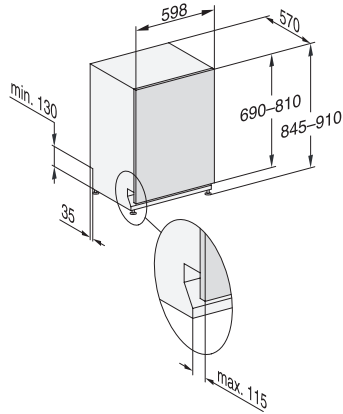

G 7975 SCVi XXL AutoDos K20

Fully integrated dishwashers

– the Miele all-rounder for handleless kitchen designs.

G7000, fully integrated dishwasher, XXL, 60cm (installation drawing)

- 1) Plinth height 35-155 mm, 2) Plinth height 100-220 mm,
- 3) Appliance height max. 970 mm with plinth height conversion kit (Mat.-Nr. 6.394.761),

G7000, fully integrated dishwasher, XXL, 60cm (installation drawing)