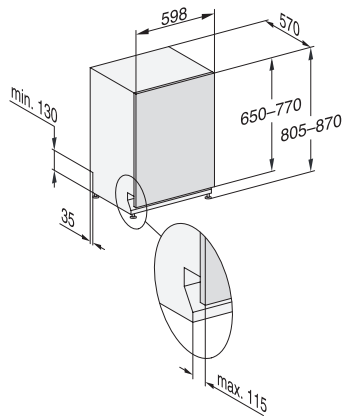

G 7660 SCVi AutoDos
Fully integrated dishwashers
with automatic dispensing thanks to AutoDos with integrated PowerDisk.

EAN: 4002516464198 / Material number: 11870310 / Old Material Number: 21766062GB

Hygiene	•
SolarSave	•
ExtraQuiet 38 dB(A)	•
Pasta/Paella	•
Tall items 65°C	•
Glasses warm	•
Appliance care	•
Dishwashing options	
AutoDos	•
IntenseZone	•
Express	•
Extra Clean	•
Extra dry	•
Basket design	
Cutlery loading	3D MultiFlex tray
FlexCare glass holder	4
FlexCare cup rack	1
Basket design	MaxiComfort
Number of place settings	14
Safety	
Waterproof system	•
Filter indicator light	•
Technical data	
Niche width minimal in mm	600
Niche width max in mm	600
Niche height minimal in mm	805
Niche height maximal in mm	870
Niche depth in mm	550
Appliance width in mm	598
Appliance height in mm	805
Appliance depth in mm	570
Depth with door open in cm	116.5
Net weight in kg	48.0
Total rated load in kW	2.00
Voltage in V	230
Fuse rating in A	10
Number of phases	1
Electrical frequency standard	50
Length of water inlet hose in m	1.50
Length of water drain hose in m	1.50
Length of supply lead in m	1.80
Min. front panel weight in kg	4.0
Max. front panel weight in kg	11.0
[can be retrofitted by Service to min.]	7.0
[can be retrofitted by Service to max.]	14.0
Replacing lamps	Customer Service
Available display languages	
Available display languages through MultiLingua	bahasa malaysia, deutsch, english (AU), english (GB),

G 7660 SCVi AutoDos
Fully integrated dishwashers
with automatic dispensing thanks to AutoDos with integrated PowerDisk.

G7000, fully integrated dishwasher, 60cm (installation drawing)

- 1) Plinth height 35-155 mm, 2) Plinth height 100-220 mm,
- 3) Appliance height max. 930 mm with plinth height conversion kit (Mat.-Nr. 6.394.761),

G7000, fully integrated dishwasher, 60cm (installation drawing)