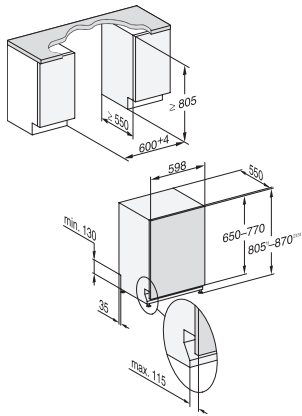

G 7660 SCVi AutoDos
Fully integrated dishwashers
with automatic dispensing thanks to AutoDos with integrated PowerDisk.

EAN: 4002516464198 / Material number: 11870310 / Old Material Number: 21766062GB

Hygiene	•
SolarSave	•
ExtraQuiet 38 dB(A)	•
Pasta/Paella	•
Tall items 65°C	•
Glasses warm	•
Appliance care	•
Dishwashing options	
AutoDos	•
IntenseZone	•
Express	•
Extra Clean	•
Extra dry	•
Basket design	
Cutlery loading	3D MultiFlex tray
FlexCare glass holder	4
FlexCare cup rack	1
Basket design	MaxiComfort
Number of place settings	14
Safety	
Waterproof system	•
Filter indicator light	•
Technical data	
Niche width minimal in mm	600
Niche width max in mm	600
Niche height minimal in mm	805
Niche height maximal in mm	870
Niche depth in mm	550
Appliance width in mm	598
Appliance height in mm	805
Appliance depth in mm	570
Depth with door open in cm	116.5
Net weight in kg	48.0
Total rated load in kW	2.00
Voltage in V	230
Fuse rating in A	10
Number of phases	1
Electrical frequency standard	50
Length of water inlet hose in m	1.50
Length of water drain hose in m	1.50
Length of supply lead in m	1.80
Min. front panel weight in kg	4.0
Max. front panel weight in kg	11.0
[can be retrofitted by Service to min.]	7.0
[can be retrofitted by Service to max.]	14.0
Replacing lamps	Customer Service
Available display languages	
Available display languages through MultiLingua	bahasa malaysia, deutsch, english (AU), english (GB),

G 7660 SCVi AutoDos
Fully integrated dishwashers
with automatic dispensing thanks to AutoDos with integrated PowerDisk.

G7000, fully integrated dishwasher, 60cm (installation drawing)

- 1) Plinth height 35-155 mm, 2) Plinth height 100-220 mm,
- 3) Appliance height max. 930 mm with plinth height conversion kit (Mat.-Nr. 6.394.761),

G7000, fully integrated dishwasher, 60cm (installation drawing)