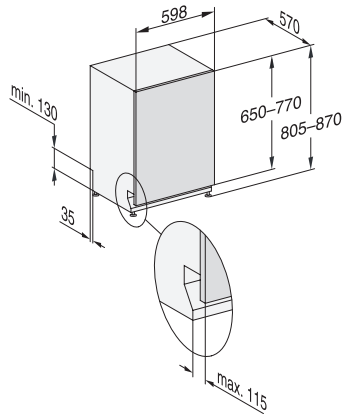

G 7460 SCVi AutoDos
Fully integrated dishwashers
with automatic dispensing thanks to AutoDos with integrated PowerDisk.

EAN: 4002516464167 / Material number: 11870280 / Old Material Number: 21746062GB

ExtraQuiet 40 dB(A)	•
Appliance care	•
Dishwashing options	
AutoDos	•
IntenseZone	•
Express	•
Extra Clean	•
Extra dry	•
Basket design	
Cutlery loading	3D MultiFlex tray
FlexCare glass holder	2
FlexCare cup rack	1
Basket design	ExtraComfort
Number of place settings	14
Safety	
Waterproof system	•
Filter indicator light	•
Technical data	
Niche width minimal in mm	600
Niche width max in mm	600
Niche height minimal in mm	805
Niche height maximal in mm	870
Niche depth in mm	550
Appliance width in mm	598
Appliance height in mm	805
Appliance depth in mm	570
Depth with door open in cm	116.5
Net weight in kg	48.0
Total rated load in kW	2.00
Voltage in V	230
Fuse rating in A	10
Number of phases	1
Electrical frequency standard	50
Length of water inlet hose in m	1.50
Length of water drain hose in m	1.50
Length of supply lead in m	1.80
Min. front panel weight in kg	4.0
Max. front panel weight in kg	11.0
[can be retrofitted by Service to min.]	7.0
[can be retrofitted by Service to max.]	14.0
Available display languages	
Available display languages through MultiLingua	bahasa malaysia, deutsch, english (AU), english (GB),

G 7460 SCVi AutoDos
Fully integrated dishwashers
with automatic dispensing thanks to AutoDos with integrated PowerDisk.

G7000, fully integrated dishwasher, 60cm (installation drawing)

- 1) Plinth height 35-155 mm, 2) Plinth height 100-220 mm,
- 3) Appliance height max. 930 mm with plinth height conversion kit (Mat.-Nr. 6.394.761),

G7000, fully integrated dishwasher, 60cm (installation drawing)