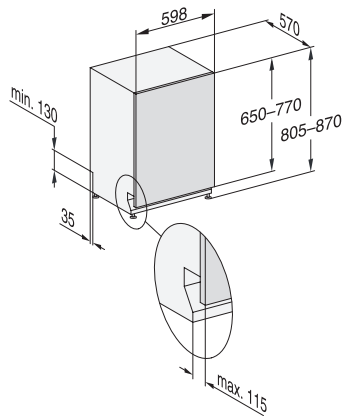

## G 7160 SCVi AutoDos

Fully integrated dishwashers

with automatic dispensing thanks to AutoDos with integrated PowerDisk.

G7000, fully integrated dishwasher, 60cm (installation drawing)

- 1) Plinth height 35-155 mm, 2) Plinth height 100-220 mm,
- 3) Appliance height max. 930 mm with plinth height conversion kit (Mat.-Nr. 6.394.761),

G7000, fully integrated dishwasher, 60cm (installation drawing)