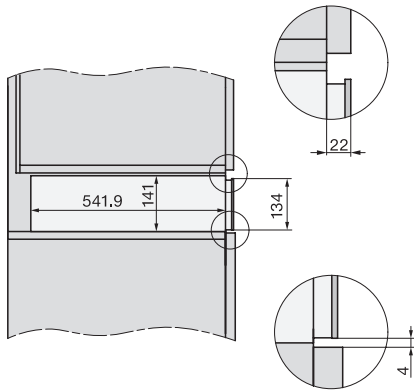

EAN: 4002516169918 / Material number: 11093340 / Old Material Number: 30711040GB

Construction type and design	
Gourmet warming drawer	•
ContourLine	•
Handleless	•
Colour	Stainless steel/Clean Steel
Operating modes	
Cup warming	•
Plate warming	•
Keeping food warm	•
Low temperature cooking	•
User convenience	
Miele@home	•
Capacity	6 place settings
Push2open mechanism	•
Fully telescopic runners for easy loading and unloading of the warming drawer	•
Control panel with sensor controls	•
Control panel with symbols	•
Stop programming	•
Timer function	•
Sabbath programme	•
Efficiency and sustainability	
Power rating in off mode in W	0.5
Power rating in standby mode in W	1.0
Power rating in networked standby in W	2.0
Time until automatic switch to off mode in min	20
Time until automatic switch to standby in min	20
Time until automatic switch to networked standby in min	20
Cleaning convenience	
Stainless steel/CleanSteel finish	•
Flush control panel	•
Safety	
Cool front	•
Anti-slip mat	•
Safety switch-off	•
Technical data	
Temperatures min. in °C	40
Temperatures max. in °C	85
Appliance width in mm	595
Appliance height in mm	141
Appliance depth in mm	570
Useable interior height in mm	80
Total rated load in kW	0.70
Voltage in V	230
Frequency in Hz	50-60
Fuse rating in A	10
Number of phases	1
Mains cable with plug	•
Length of supply lead in m	2.0
Accessories supplied	
Anti-slip mat	1

ESW 7110

14 cm high gourmet warming drawer without handle
for preheating crockery, keeping food warm and low temperature cooking.

ESW 7110

14 cm high gourmet warming drawer without handle
for preheating crockery, keeping food warm and low temperature cooking.

ESW7010, ESW7110, EVS7010 - installation drawing – GB, AU

ESW7010, ESW7110 - installation drawing – Installation – GB, AU

- 1) Front view, 2) Mains connection cable, L=2,000 mm,
- 3) ventilation cut-out min. 180 cm², 4) no connection in this area