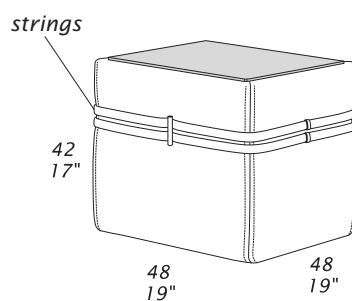

P77
STOOL

P78
TABLE
top 40x40 - 16x16"

P79
MAGAZINE STORAGE

NOTE

- Dimensioni: la prima cifra indica i centimetri, la seconda cifra indica i pollici.
- Disponibile solo con cinghie in pelle Maori.

P78

- Ripiano disponibile in: vetro fumè, bianco (RAL 9003) o ceramica.

NOTES

- Dimensions: the first figure shows sizes in centimeters, the second in inches.
- Available only with Maori leather strings.

P78

- Top available in: smoked, white (RAL 9003) glass or ceramic.

FINITURE RIPIANO IN CERAMICA - CERAMIC TOP FINISHES