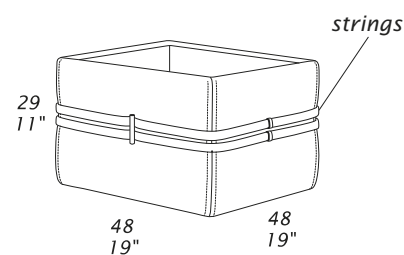

P77
STOOL

P78
TABLE
top 40x40 - 16x16"

P79
MAGAZINE STORAGE

NOTE

- Dimensioni: la prima cifra indica i centimetri, la seconda cifra indica i pollici.
- Disponibile solo con cinghie in pelle Maori.

P78

- Ripiano disponibile in: vetro fumè, bianco (RAL 9003) o ceramica.

NOTES

- Dimensions: the first figure shows sizes in centimeters, the second in inches.
- Available only with Maori leather strings.

P78

- Top available in: smoked, white (RAL 9003) glass or ceramic.

FINITURE RIPIANO IN CERAMICA - CERAMIC TOP FINISHES