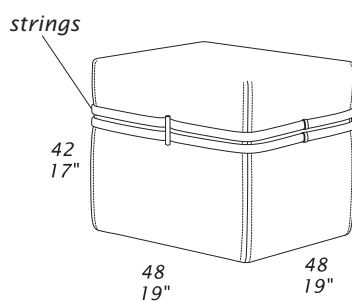

P77
STOOL

P78
TABLE
top 40x40 - 16x16"

P79
MAGAZINE STORAGE

NOTE

- Dimensioni: la prima cifra indica i centimetri, la seconda cifra indica i pollici.
- Disponibile solo con cinghie in pelle Maori.

P78

- Ripiano disponibile in: vetro fumè, bianco (RAL 9003) o ceramica.

NOTES

- Dimensions: the first figure shows sizes in centimeters, the second in inches.
- Available only with Maori leather strings.

P78

- Top available in: smoked, white (RAL 9003) glass or ceramic.

FINITURE RIPIANO IN CERAMICA - CERAMIC TOP FINISHES