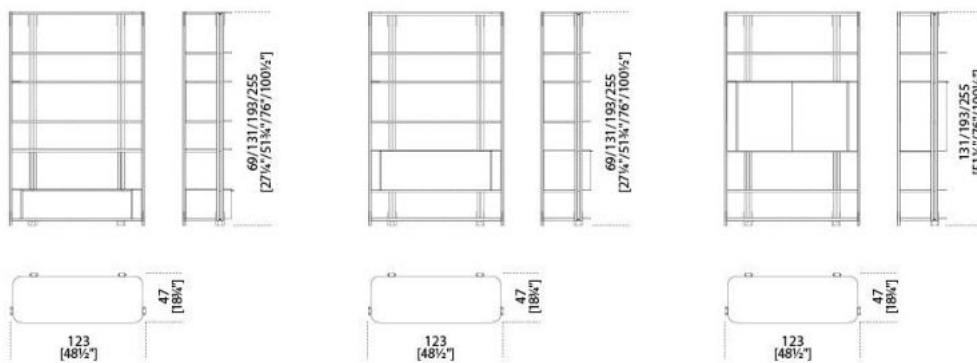


Syil

Oscar e Gabriele Buratti
2019

Shelving system with black anodised aluminium supports with bright brass details. 8mm tempered shaped bright black painted smoked "grigio Italia" glass shelves. Wooden glossy lacquered door, flap door or drawer units in the artisanal and exclusive finish Prussian Blue or Cognac. Also available in the glossy lacquered version in the colours blue-grey, liquorice and black. Black open pore lacquered ash interior. Also available module with Tv panel and flap door unit, supplied with cable management, on request.

*Dimensioni / Sizes
Cm (W x P x H)
123 x 47 x 69
123 x 47 x 131
123 x 47 x 193
123 x 47 x 255*

*Inches (W x P x H)
48½" x 18¾" x 27¼"
48½" x 18¾" x 51¾"
48½" x 18¾" x 76"
48½" x 18¾" x 100½"*

Metallo / Metal