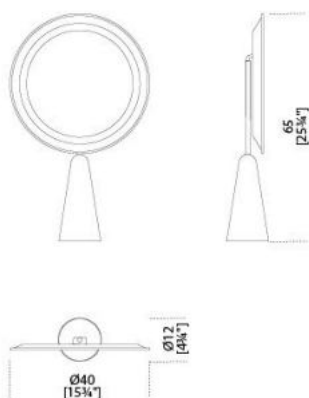

## Selene Mirror

Pietro Russo , 2016

---

*Specchio vanity da tavolo dotato di luce LED (15 Watt; 108lm/w; 3000°K). Specchio extralight 6mm bisellato. Parti metalliche in ottone satinato e base in marmo Nero Marquinia.*

*Vanity mirror with LED light (15 Watt; 108lm/w; 3000°K). 6mm bevelled extralight mirror. Satin brass metal parts and Nero Marquinia marble base.*

*Dimensioni / Sizes  
Cm (Ø)  
40 x 65*

---