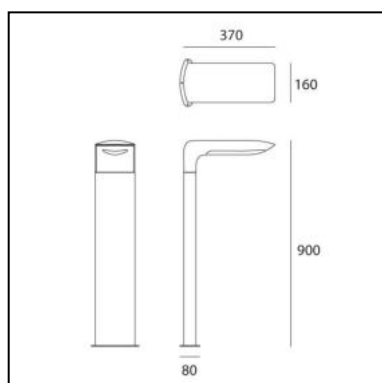

LUMINAIRE

- Watt: **12W**
- Voltage: **220V-240V**
- Delivered lumens output: **841lm**
- CCT: **3000K**
- Efficiency: **100%**
- Efficacy: **70.11lm/W**
- CRI: **80**

Notes

Effective power 13W.

DESCRIPTION

Composed by lamp, support pole and ground mounting plate. Lamp unit in die-cast EN-AB 47100 aluminium. UV resistant diffuser in shock resistant polycarbonate with satiny finish. Support pole h=90cm in extruded EN-AW-6060 aluminium, chromate treated and painted. Mounting plate in painted steel.

PRODUCT CODE: SCENARIOS

FEATURES

- Article Code: **T085730**
- Colour: **Anthracite gray**
- Installation: **Floor**
- Material: **Aluminum, polycarbonate**
- Series: **Scenarios**
- Environment: **Outdoor**
- Emission: **Direct**
- design by: **Carlo Colombo**

DIMENSIONS

- Length: **cm 37**
- Width: **cm 16**
- Height: **cm 90**
- Impact Resistance: **IK10**
- Glow Wire Test: **650°**

SOURCES INCLUDED

- Category: **Led**
- Number: **1**
- Watt: **12W**
- Color temperature (K): **3000K**
- CRI: **80**