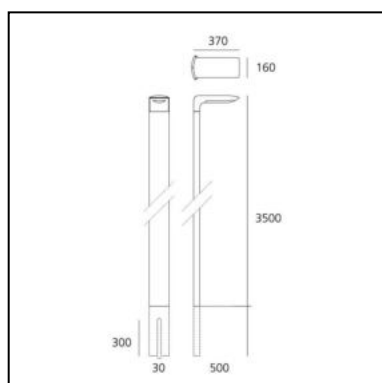

Hila Pole 350 3000K Gray/white

Carlo Colombo

LUMINAIRE

- Watt: **24W**
- Voltage: **220V-240V**
- Delivered lumens output: **1403lm**
- CCT: **3000K**
- Efficiency: **100%**
- Efficacy: **58.46lm/W**
- CRI: **80**

Notes

Underground pole included.
Effective power 24W.

DESCRIPTION

Composed by lamp and ground support pole.
Lamp unit is die-cast EN-AB 47100 aluminium.
UV resistant diffuser in shock resistant polycarbonate with satiny finish.
Support pole h=350cm above ground +50cm underground in extruded EN-AW 6060 aluminium, chromate treated and painted.

PRODUCT CODE: SCENARIOS

FEATURES

- Article Code: **T085910**
- Colour: **Gray/white**
- Installation: **Pole**
- Material: **Aluminum, polycarbonate**
- Series: **Scenarios**
- Environment: **Outdoor**
- Emission: **Direct**
- design by: **Carlo Colombo**

DIMENSIONS

- Length: **cm 37**
- Width: **cm 16**
- Height: **cm 350**
- Depth: **cm 30**
- Impact Resistance: **IK10**
- Glow Wire Test: **650°**

SOURCES INCLUDED

- Category: **Led**
- Number: **1**
- Watt: **24W**
- Color temperature (K): **3000K**
- CRI: **80**