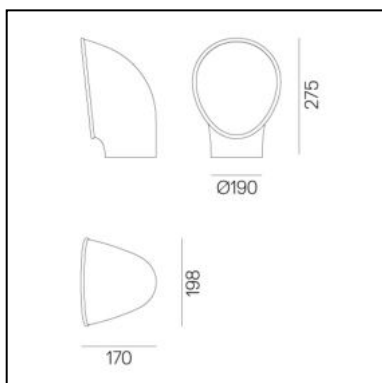

Piroscafo Green

Ernesto Gismondi

IP65 

LUMINAIRE

- Watt: **14W**
- Delivered lumens output: **1143lm**
- CCT: **3000K**
- Efficiency: **77%**
- Efficacy: **81.64lm/W**
- CRI: **90**

DESCRIPTION

Lighting appliance for ground fixing with radial bidirectional light emission, using monochrome LED light sources. The appliance is made up of a body and a fixing base of EN-AB 47100 die-cast aluminium finished with a 3-stage outdoor treatment: nanotechnologies, anti-oxidizing primer, polyester painting. Equipped with a furukawa reflector Shiny shock-resistant anti-UV polycarbonate screen AISI 316 fixing screws and silicon seals. Sealing degree IP65. Class I Provided with cable and IP67 connector for connection to the mains. Supports cables with 7 to 12 mm diameters. Technical specifications comply with the EN60598-1 norm. CE registration

DIMENSIONS

- Length: **cm 19.8**
- Width: **cm 17**
- Height: **cm 27.5**
- Diameter: **cm 19**

SOURCES INCLUDED

- Category: **Led**
- Number: **1**
- Watt: **14W**
- Color temperature (K): **3000K**