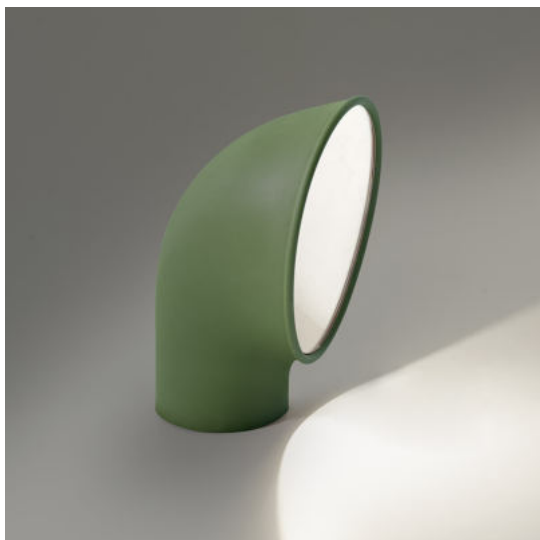

Piroscafo Green

Ernesto Gismondi

IP65 

LUMINAIRE

- Watt: **14W**
- Delivered lumens output: **1143lm**
- CCT: **3000K**
- Efficiency: **77%**
- Efficacy: **81.64lm/W**
- CRI: **90**

DESCRIPTION

Lighting appliance for ground fixing with radial bidirectional light emission, using monochrome LED light sources. The appliance is made up of a body and a fixing base of EN-AB 47100 die-cast aluminium finished with a 3-stage outdoor treatment: nanotechnologies, anti-oxidizing primer, polyester painting. Equipped with a furukawa reflector Shiny shock-resistant anti-UV polycarbonate screen AISI 316 fixing screws and silicon seals. Sealing degree IP65. Class I Provided with cable and IP67 connector for connection to the mains. Supports cables with 7 to 12 mm diameters. Technical specifications comply with the EN60598-1 norm. CE registration

PRODUCT CODE: T081920

FEATURES

- Article Code: **T081920**
- Colour: **Green**
- Installation: **Floor**
- Material: **Aluminum, tempered glass**
- Series: **Architectural Outdoor**
- design by: **Ernesto Gismondi**

DIMENSIONS

- Length: **cm 19.8**
- Width: **cm 17**
- Height: **cm 27.5**
- Diameter: **cm 19**

SOURCES INCLUDED

- Category: **Led**
- Number: **1**
- Watt: **14W**
- Color temperature (K): **3000K**