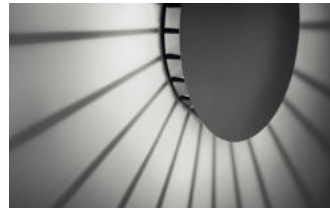

Electrical characteristics

1 x LED 9W 350mA

Total 9.0 W

VIBIA