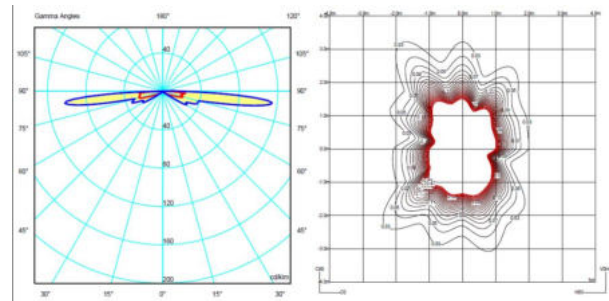

- Wet location

Physical characteristics

1 Box / 0.11 x 0.31 x 0.31 m. / Vol. 0.0101 m³ /
Gross weight 1.6 kg. / Net weight 1.4 kg.

Installation and assembly

Please, see the installation manual

Light distribution

Indirect lighting

Lamp that emits an upward or backward beam that is reflected by the ceiling or wall.

Photometric data

Certificates