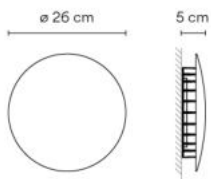

Meridiano

Design by Jordi Vilardell & Meritxell Vidal.

Reference

4720.

Application

Outdoor lamps

Installation type

Surface Canopy

Description

Meridiano is an outdoor wall light installed on a surface. Designed by Jordi Vilardell & Meritxell Vidal. Available in three colours: khaki, green and off-white.

Diffuser

Polycarbonate diffuser

Materials

Base: Steel

Finish

4720-07 Khaki (RAL 7006)

4720-58 Off-white (Pantone Warm Gray 2 U)

4720-62 Green (RAL 6021)

Sketch