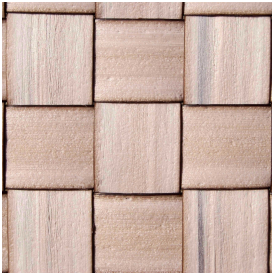

Finish Colour

Carbon Matt

Silver Grey

Silver Walnut

White Matt

Weave Colour

Anthracite Poly Rope
6 MM

Beige Poly Rope 6 MM

Black Coal 10 MM

Bronze Weave

Kubu Grey

Light Grey Polyrope 6
MM

Metallic Wash 7 MM

Off White mushroom

Poly Rope 38 MM
Silver Grey

Poly Rope 38 MM Dark
Grey

Polyrope Strap 35-21
MM Light Grey

Polyrope Strap 35-21
MM Dark Grey

Seashell 10MM

Sliver Walnut 10MM

Sliver Walnut 30MM

Sliver Walnut
Mushroom

Sliver Walnut
Mushroom Cropped

Volcano Cropped
10MM