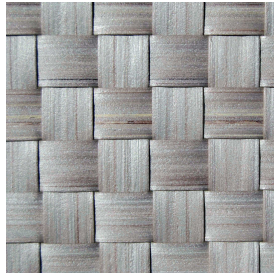

Finish Colour

Carbon Matt

Silver Grey

Silver Walnut

White Matt

Weave Colour

Anthracite Poly Rope
6 MM

Beige Poly Rope 6 MM

Black Coal 10 MM

Bronze Weave

Kubu Grey

Light Grey Polyrope 6
MM

Metallic Wash 7 MM

Off White mushroom

Poly Rope 38 MM
Silver Grey

Poly Rope 38 MM Dark
Grey

Polyrope Strap 35-21
MM Light Grey

Polyrope Strap 35-21
MM Dark Grey

Seashell 10MM

Sliver Walnut 10MM

Sliver Walnut 30MM

Sliver Walnut
Mushroom

Sliver Walnut
Mushroom Cropped

Volcano Cropped
10MM