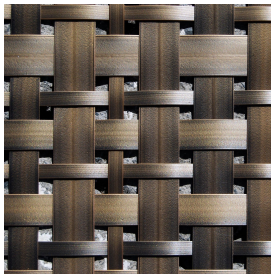

Finish Colour

Carbon Matt

Silver Grey

Silver Walnut

White Matt

Weave Colour

Anthracite Poly Rope
6 MM

Beige Poly Rope 6 MM

Black Coal 10 MM

Bronze Weave

Kubu Grey

Light Grey Polyrope 6
MM

Metallic Wash 7 MM

Off White mushroom

Poly Rope 38 MM
Silver Grey

Poly Rope 38 MM Dark
Grey

Polyrope Strap 35-21
MM Light Grey

Polyrope Strap 35-21
MM Dark Grey

Seashell 10MM

Sliver Walnut 10MM

Sliver Walnut 30MM

Sliver Walnut
Mushroom

Sliver Walnut
Mushroom Cropped

Volcano Cropped
10MM

Volcano 10MM

White Mushroom