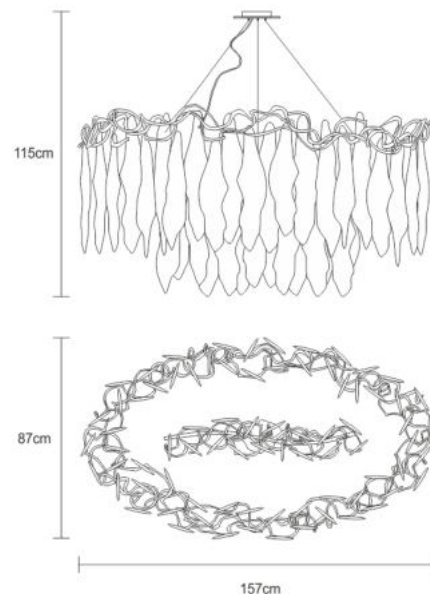

TECHNICAL DRAWING

SERIP

TECHNICAL SPECIFICATIONS

MEASUREMENTS

FIXTURE SIZE & WEIGHT

Width 87cm / 34in

Height 80cm / 31in

Length 157cm / 62in