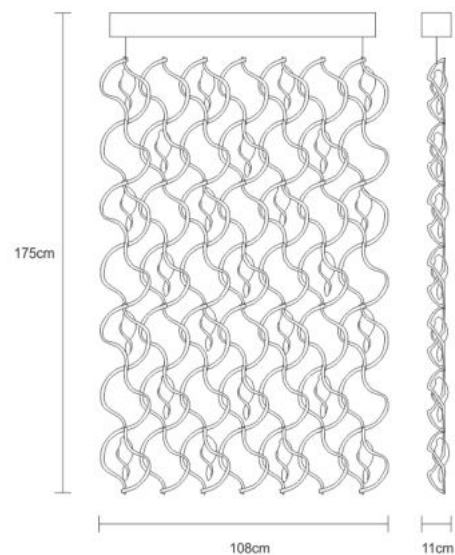

Talha (TA)

SERIP

SERIP

Niagara Curtain

REFERENCE CT3385/5

DESCRIPTION

Inspired by the Niagara falls magnificence, this collection embraces the tenacious and raw side of nature, with a very close visual density of its inspirational waterfall through the glass pieces. The solid glass presence represents the untamed motion of water shaped, completed with organic patterns in a game of transparency and opacity, a characteristic that counteracts inertia and enhances movement. The metal structure follows the main concept with vines in a never ending fluid motion. Ideal for horizontal displays of contemporary style interiors.

Finish shown here Metal FP | Glass 10

Designed and produced by hand in Portugal.

Serip reserves the right to make changes or improvements at any time it deems useful to guarantee the highest quality standards for its products.

TECHNICAL DRAWING

SERIP

TECHNICAL SPECIFICATIONS

MEASUREMENTS

FIXTURE SIZE & WEIGHT

Width 9cm / 4in

Height 165cm / 65in

Length 108cm / 43in