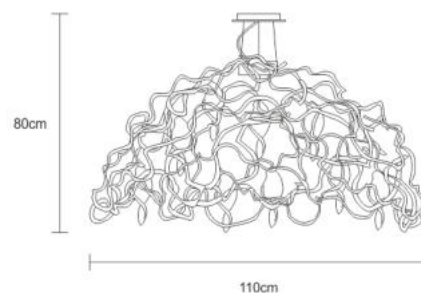

TECHNICAL DRAWING

SERIP

TECHNICAL SPECIFICATIONS

MEASUREMENTS

Height 75cm / 30in

OAH Overall Height Min 85cm / 33in

OAH Overall Height Max 375cm / 148in

Weight 27kg / 60lb