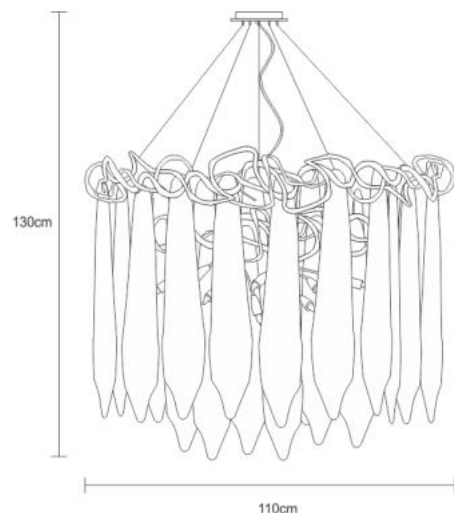

Talha (TA)

SERIP

SERIP

Niagara Island

REFERENCE CT3352/16

DESCRIPTION

Inspired by the Niagara falls magnificence, this collection embraces the tenacious and raw side of nature, with a very close visual density of its inspirational waterfall through the glass pieces. The solid glass presence represents the untamed motion of water shaped, completed with organic patterns in a game of transparency and opacity, a characteristic that counteracts inertia and enhances movement. The metal structure follows the main concept with vines in a never ending fluid motion. Ideal for horizontal displays of contemporary style interiors.

Finish shown here Metal FO | Glass 10

Designed and produced by hand in Portugal.

Serip reserves the right to make changes or improvements at any time it deems useful to guarantee the highest quality standards for its products.

TECHNICAL DRAWING

SERIP

TECHNICAL SPECIFICATIONS

MEASUREMENTS

Height 80cm / 31in

OAH Overall Height Min 120cm / 47in

OAH Overall Height Max 375cm / 148in

Weight 54kg / 119lb