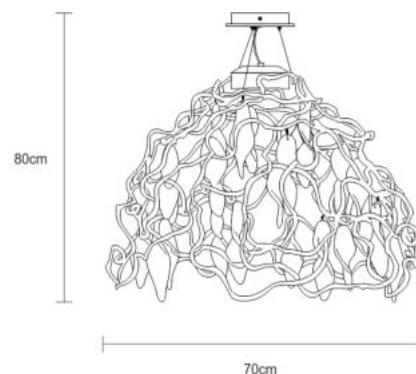

TECHNICAL DRAWING

SERIP

TECHNICAL SPECIFICATIONS

MEASUREMENTS

Height 58cm / 23in

OAH Overall Height Min 80cm / 31in

OAH Overall Height Max 350cm / 138in

Weight 18kg / 40lb

PACKAGE SIZE & WEIGHT

(m)Package 1/2 0.95cm x 0.77cm x 0.95cm
=0.69CBM

(in)Package 1/2 0.37in x 0.30in x 0.37in
=24.54US GAL

ELECTRIC FEATURE

Installation Ceiling

IP degree IP 20

220-240V 50Hz-60Hz

Max Power Consumption 10W