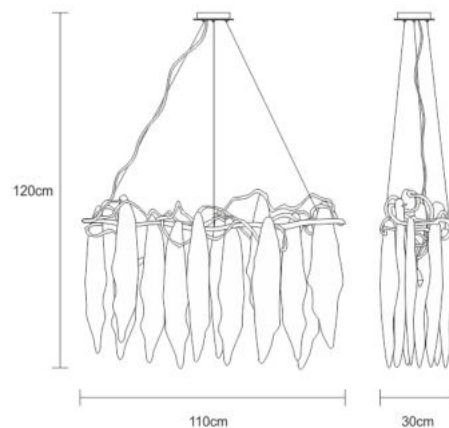

Finish shown here Metal FP | Glass 10

Designed and produced by hand in Portugal.

Serip reserves the right to make changes or improvements at any time it deems useful to guarantee the highest quality standards for its products.

TECHNICAL DRAWING

SERIP

TECHNICAL SPECIFICATIONS

MEASUREMENTS

FIXTURE SIZE & WEIGHT

Width 30cm / 12in

Height 68cm / 27in

Length 105cm / 41in