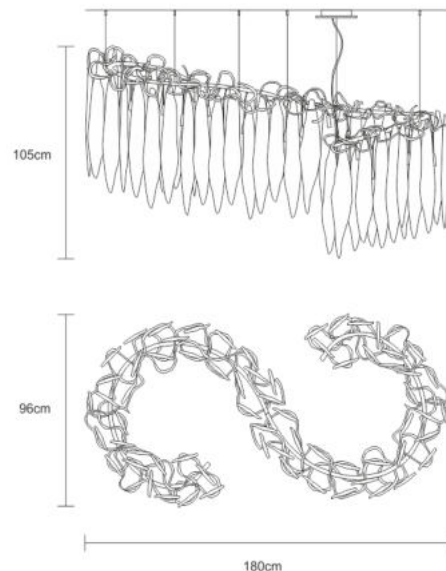

TECHNICAL DRAWING

SERIP

TECHNICAL SPECIFICATIONS

MEASUREMENTS

FIXTURE SIZE & WEIGHT

Width 96cm / 38in

Height 105cm / 41in

Length 181cm / 71in