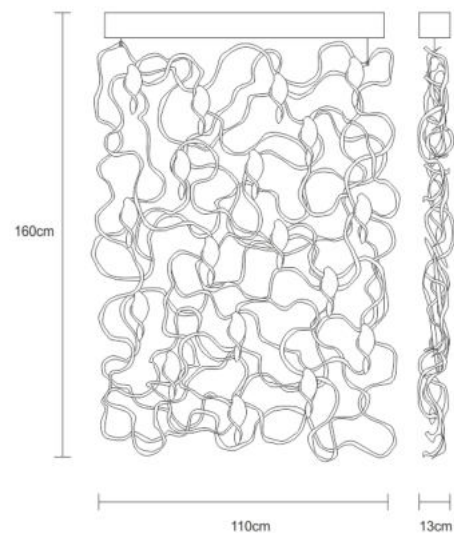

TECHNICAL DRAWING

SERIP

TECHNICAL SPECIFICATIONS

MEASUREMENTS

FIXTURE SIZE & WEIGHT

Width 13cm / 5in

Height 150cm / 59in

Lenght 110cm / 43in

OAH Overall Height Min 160cm / 63in

OAH Overall Height Max 435cm / 171in

Weight 30kg / 66lb

PACKAGE SIZE & WEIGHT

(m)Package 1/2 1.20cm x 0.60cm x 1.80cm

=1.30CBM

(in)Package 1/2 0.47in x 0.24in x 0.71in

=45.76US GAL