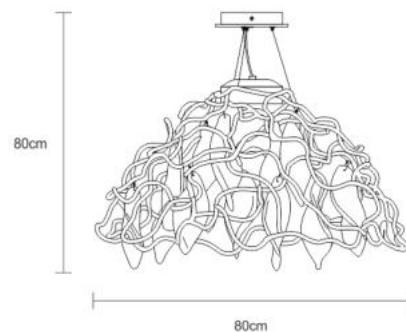

TECHNICAL DRAWING

SERIP

TECHNICAL SPECIFICATIONS

MEASUREMENTS

Height 55cm / 22in

OAH Overall Height Min 80cm / 31in

OAH Overall Height Max 350cm / 138in

Weight 23kg / 51lb