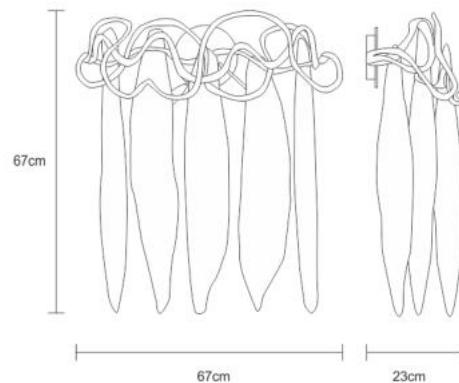

TECHNICAL DRAWING