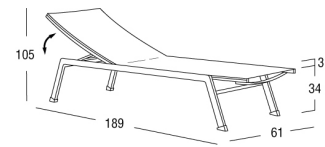

Product: Sunbed

Sizes: **cm 61x189x105h (24"x74,5"x41"h)**
seat **cm 34h (13,4"h)**
with seat cushion **cm 37h (14,5"h)**

FEATURES

- Frame:** Aluminum
Polyester powder coating (Tiger).
- Glides:** Nylon PA6 and plastic protections
- Seat and back:** Batyline
- Finishing:** White, Terra
- Seat cushion:** Open cell polyurethane foam, draining

Net weight unit 9,5+3,5 cushion

Gross weight unit 13,5+3,5 cushion

Units per package 4

Package sizes cm 64x193x104h

Package volume m³ 1,28

Stackable YES /max 12 pcs

FINISHINGS

UV, marine environment, scratch resistant