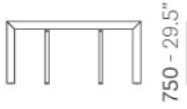

# MATRIX TMS

DESIGN:  
CLAUDIO DONDOLI - MARCO POCCI

Matrix is a collection of tables, desks and consoles with simple and basic lines, light structures but of great solidity. Two or four seaters work station with shaped die-casted aluminium frame and laminate top with cable management. Available as optional, the sound-absorbing and removable divider panels, upholstered in fabric, define and separate the space.

INFORMATION REQUEST

Art. TMS\_200x160

2000 - 78.7"

Art. TMS\_350x160

3500 - 137.8"

TOP FINISHES

FRAME FINISHES

FINISHES AND MATERIALS