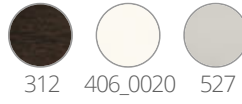

INFORMATION REQUEST

Art. TMS\_200x160

2000 - 78.7"

Art. TMS\_350x160

3500 - 137.8"

TOP FINISHES

FRAME FINISHES

FINISHES AND MATERIALS