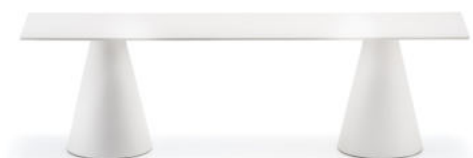

# Ikon B863\_1L\_BI

**PEDRALI**<sup>®</sup>  
THE ITALIAN ESSENCE

DESIGN  
Pio e Tito Toso