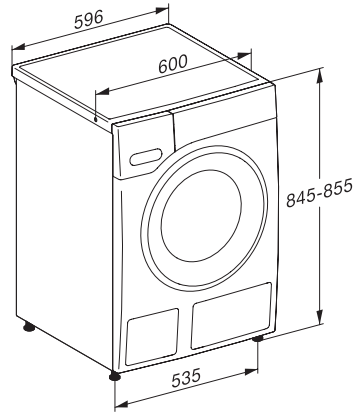

W1 drawing, facia 5 degree, measures in mm