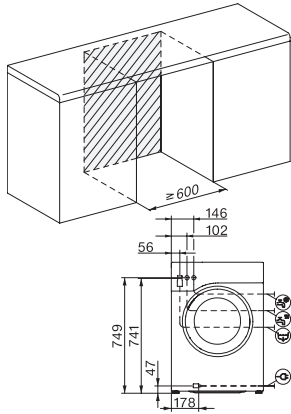

WWR 860 WPS PWash 2.0 & TDos XL & WiFi
W1 front-loader washing machine:
with TwinDos, PowerWash and Miele@home for smart laundry care.

W1 drawing, facia 5 degree, measures in mm