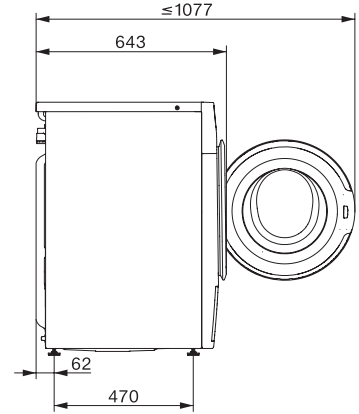

Counterweights made of cast iron	•
<b>Safety</b>	
Safety lock	•
PIN-Code	•
Optical interface	•
<b>Technical data</b>	
Dimensions in mm (width)	596
Dimensions in mm (height)	850
Dimensions in mm (depth)	643
Appliance depth in mm with opened door	1077
Weight in kg	94
Total rated load in kW	2.10-2.40
Voltage in V	220-240
Fuse rating in A	13
Frequency in Hz	50
Length of supply lead in m	2
Replacing lamps	Customer Service
<b>Accessories supplied</b>	
3 Caps	•
UltraPhase 1 + 2	•
Voucher for 5 Miele UltraPhase cartridges	•
<b>Available display languages</b>	
Available display languages through MultiLingua	bahasa malaysia, dansk, deutsch, english (AU), english (CA), english (GB), english (US), español, français (CA), français (FR), hrvatski, italiano, magyar, nederland, norsk, polski, portugês, русский, română, slovenčina, slovenščina, srpski, suomi, svenska, türkçe, українська, čeština, ελληνικά,

WWR 860 WPS PWash 2.0 & TDos XL & WiFi  
W1 front-loader washing machine:  
with TwinDos, PowerWash and Miele@home for smart laundry care.

W1 drawing, facia 5 degree, measures in mm

W1 drawing, facia 5 degree, measures in mm

W1 drawing, facia 5 degree, measures in mm

W1 drawing, facia 5 degree, measures in mm