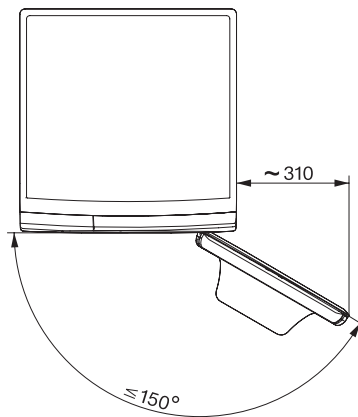

Counterweights made of cast iron	•
<b>Safety</b>	
Safety lock	•
PIN-Code	•
Optical interface	•
<b>Technical data</b>	
Dimensions in mm (width)	596
Dimensions in mm (height)	850
Dimensions in mm (depth)	643
Appliance depth in mm with opened door	1077
Weight in kg	94
Total rated load in kW	2.10-2.40
Voltage in V	220-240
Fuse rating in A	13
Frequency in Hz	50
Length of supply lead in m	2
Replacing lamps	Customer Service
<b>Accessories supplied</b>	
3 Caps	•
UltraPhase 1 + 2	•
Voucher for 5 Miele UltraPhase cartridges	•
<b>Available display languages</b>	
Available display languages through MultiLingua	bahasa malaysia, dansk, deutsch, english (AU), english (CA), english (GB), english (US), español, français (CA), français (FR), hrvatski, italiano, magyar, nederland, norsk, polski, portugês, русский, română, slovenčina, slovenščina, srpski, suomi, svenska, türkçe, українська, čeština, ελληνικά,

WWR 860 WPS PWash 2.0 & TDos XL & WiFi  
W1 front-loader washing machine:  
with TwinDos, PowerWash and Miele@home for smart laundry care.

W1 drawing, facia 5 degree, measures in mm

W1 drawing, facia 5 degree, measures in mm

W1 drawing, facia 5 degree, measures in mm

W1 drawing, facia 5 degree, measures in mm