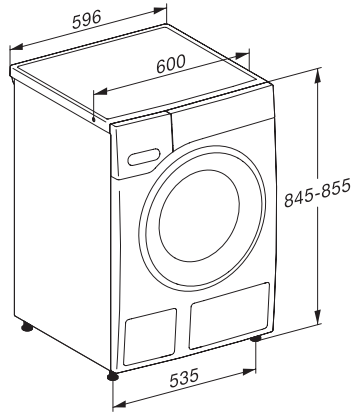

WWD 320 WCS PWash & 8kg
 W1 front-loader washing machine:
 with QuickPowerWash from 0 to clean in less than 1 hour.

EAN: 4002516249429 / Material number: 11358810 / Old Material Number: 11WD3201GB

| | |
|--|-----------------|
| Minimum iron | • |
| Delicates | • |
| Shirts | • |
| Woollens (hand-washable) | • |
| Express 20 | • |
| Proofing | • |
| Cottons Arrow | • |
| Separate rinse/Starch | • |
| Drain / Spin | • |
| ECO 40-60 | • |
| Extras | |
| Short | • |
| Pre-wash | • |
| Water plus | • |
| Additional rinse cycle | • |
| Pre-ironing | • |
| Quality | |
| Suds container | Stainless Steel |
| Counterweights made of cast iron | • |
| Safety | |
| PIN-Code | • |
| Optical interface | • |
| Technical data | |
| Dimensions in mm (width) | 596 |
| Dimensions in mm (height) | 850 |
| Dimensions in mm (depth) | 643 |
| Appliance depth in mm with opened door | 1077 |
| Weight in kg | 93 |
| Total rated load in kW | 2.10-2.40 |
| Voltage in V | 220-240 |
| Fuse rating in A | 13 |
| Frequency in Hz | 50 |
| Length of supply lead in m | 2 |
| Length of supply lead in m | 2.0 |

WWD 320 WCS PWash & 8kg
W1 front-loader washing machine:
with QuickPowerWash from 0 to clean in less than 1 hour.

W1 drawing, facia 5 degree, measures in mm

W1 drawing, facia 5 degree, measures in mm

W1 drawing, facia 5 degree, measures in mm