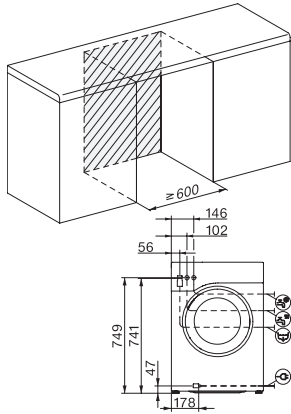

WWD 320 WCS PWash & 8kg
 W1 front-loader washing machine:
 with QuickPowerWash from 0 to clean in less than 1 hour.

EAN: 4002516249429 / Material number: 11358810 / Old Material Number: 11WD3201GB

| | |
|--|-----------------|
| Minimum iron | • |
| Delicates | • |
| Shirts | • |
| Woollens (hand-washable) | • |
| Express 20 | • |
| Proofing | • |
| Cottons Arrow | • |
| Separate rinse/Starch | • |
| Drain / Spin | • |
| ECO 40-60 | • |
| Extras | |
| Short | • |
| Pre-wash | • |
| Water plus | • |
| Additional rinse cycle | • |
| Pre-ironing | • |
| Quality | |
| Suds container | Stainless Steel |
| Counterweights made of cast iron | • |
| Safety | |
| PIN-Code | • |
| Optical interface | • |
| Technical data | |
| Dimensions in mm (width) | 596 |
| Dimensions in mm (height) | 850 |
| Dimensions in mm (depth) | 643 |
| Appliance depth in mm with opened door | 1077 |
| Weight in kg | 93 |
| Total rated load in kW | 2.10-2.40 |
| Voltage in V | 220-240 |
| Fuse rating in A | 13 |
| Frequency in Hz | 50 |
| Length of supply lead in m | 2 |
| Length of supply lead in m | 2.0 |

WWD 320 WCS PWash & 8kg
W1 front-loader washing machine:
with QuickPowerWash from 0 to clean in less than 1 hour.

W1 drawing, facia 5 degree, measures in mm

W1 drawing, facia 5 degree, measures in mm

W1 drawing, facia 5 degree, measures in mm

W1 drawing, facia 5 degree, measures in mm