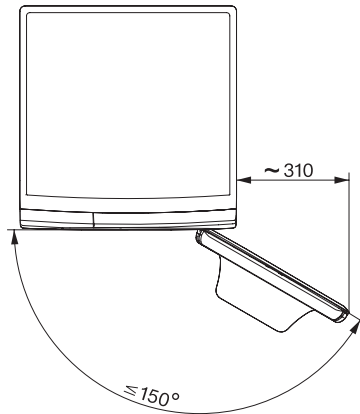

WWD 320 WCS PWash & 8kg
 W1 front-loader washing machine:
 with QuickPowerWash from 0 to clean in less than 1 hour.

EAN: 4002516249429 / Material number: 11358810 / Old Material Number: 11WD3201GB

| | |
|--|-----------------|
| Minimum iron | • |
| Delicates | • |
| Shirts | • |
| Woollens (hand-washable) | • |
| Express 20 | • |
| Proofing | • |
| Cottons Arrow | • |
| Separate rinse/Starch | • |
| Drain / Spin | • |
| ECO 40-60 | • |
| Extras | |
| Short | • |
| Pre-wash | • |
| Water plus | • |
| Additional rinse cycle | • |
| Pre-ironing | • |
| Quality | |
| Suds container | Stainless Steel |
| Counterweights made of cast iron | • |
| Safety | |
| PIN-Code | • |
| Optical interface | • |
| Technical data | |
| Dimensions in mm (width) | 596 |
| Dimensions in mm (height) | 850 |
| Dimensions in mm (depth) | 643 |
| Appliance depth in mm with opened door | 1077 |
| Weight in kg | 93 |
| Total rated load in kW | 2.10-2.40 |
| Voltage in V | 220-240 |
| Fuse rating in A | 13 |
| Frequency in Hz | 50 |
| Length of supply lead in m | 2 |
| Length of supply lead in m | 2.0 |

WWD 320 WCS PWash & 8kg
W1 front-loader washing machine:
with QuickPowerWash from 0 to clean in less than 1 hour.

W1 drawing, facia 5 degree, measures in mm

W1 drawing, facia 5 degree, measures in mm

W1 drawing, facia 5 degree, measures in mm

W1 drawing, facia 5 degree, measures in mm