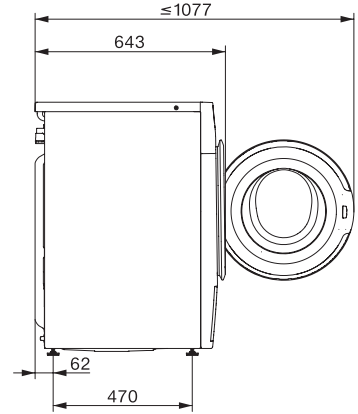

WWD 320 WCS PWash & 8kg
 W1 front-loader washing machine:
 with QuickPowerWash from 0 to clean in less than 1 hour.

EAN: 4002516249429 / Material number: 11358810 / Old Material Number: 11WD3201GB

| | |
|--|-----------------|
| Minimum iron | • |
| Delicates | • |
| Shirts | • |
| Woollens (hand-washable) | • |
| Express 20 | • |
| Proofing | • |
| Cottons Arrow | • |
| Separate rinse/Starch | • |
| Drain / Spin | • |
| ECO 40-60 | • |
| Extras | |
| Short | • |
| Pre-wash | • |
| Water plus | • |
| Additional rinse cycle | • |
| Pre-ironing | • |
| Quality | |
| Suds container | Stainless Steel |
| Counterweights made of cast iron | • |
| Safety | |
| PIN-Code | • |
| Optical interface | • |
| Technical data | |
| Dimensions in mm (width) | 596 |
| Dimensions in mm (height) | 850 |
| Dimensions in mm (depth) | 643 |
| Appliance depth in mm with opened door | 1077 |
| Weight in kg | 93 |
| Total rated load in kW | 2.10-2.40 |
| Voltage in V | 220-240 |
| Fuse rating in A | 13 |
| Frequency in Hz | 50 |
| Length of supply lead in m | 2 |
| Length of supply lead in m | 2.0 |

WWD 320 WCS PWash & 8kg
W1 front-loader washing machine:
with QuickPowerWash from 0 to clean in less than 1 hour.

W1 drawing, facia 5 degree, measures in mm

W1 drawing, facia 5 degree, measures in mm

W1 drawing, facia 5 degree, measures in mm

W1 drawing, facia 5 degree, measures in mm