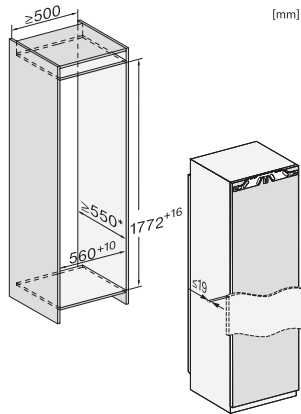

K 7793 C

Built-in refrigerator

with PerfectFresh Active, FlexiLight 2.0 and FlexiTray for maximum convenience.

K7733E, K7763E, K7732E, K7734F, K7764E, K7743E, K7744E, K7773D, K7774D, built-in (footnote*) (installation drawings)

*The declared energy consumption was calculated in a 560 mm deep niche. The appliance is fully functional in a 550 mm niche but the energy consumption will be slightly higher.