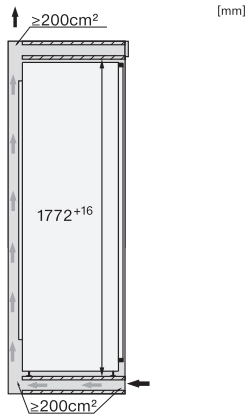

K 7793 C

Built-in refrigerator

with PerfectFresh Active, FlexiLight 2.0 and FlexiTray for maximum convenience.

EAN: 4002516413103 / Material number: 11729610 / Old Material Number: 36779300GB

Niche width in mm max.	570
Niche height in mm min.	1772
Niche height in mm max.	1788
Niche depth in mm	550
Appliance width in mm	559
Appliance height in mm	1770
Appliance depth in mm	544
Weight in kg	72.5
Max. door front weight – refrigerator, in kg	26
Climate class	SN-T
Refrigerator compartment in l	296
including PerfectFresh zone in l	98
4* freezer compartment in l	0
Total usable capacity in l	296
Noise class (A–D)	B
Sound power in dB(A) re 1 pW	32
Current consumption (mA)	0
Voltage in V	220-240
Fuse rating in A	10
Number of phases	1
Frequency in Hz	50
Length of supply lead in m	2.2
Replacing lamps	Customer Service
<b>Accessories supplied</b>	
Egg tray	•
PerfectFresh organisation box	•

\*The declared energy consumption was calculated in a 560 mm deep niche. The appliance is fully functional in a 550 mm niche but the energy consumption will be slightly higher.

K7733E, K7763E, K7732E, K7734F, K7764E, K7743E, K7744E, K7773D, K7774D, side view (installation drawings)