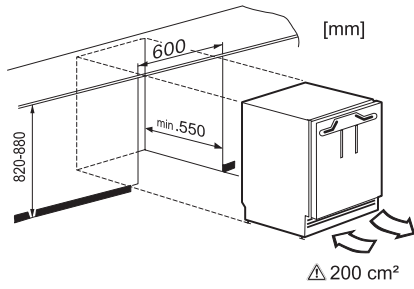

K 31222 Ui

Built-under refrigerator

Compactly designed with a practical interior layout.

K31222Ui, K31225Ui, K31252Ui, K31242UiF, F31202Ui
(installation drawings)