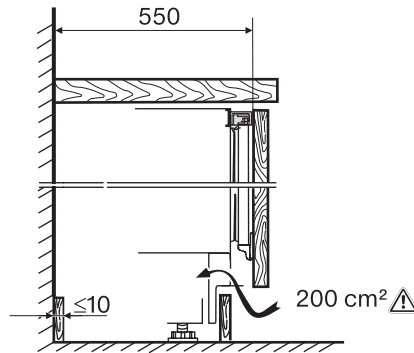

K 31222 Ui

Built-under refrigerator

Compactly designed with a practical interior layout.

K31222Ui, K31225Ui, K31252Ui, K31242UiF, F31202Ui
(installation drawings)