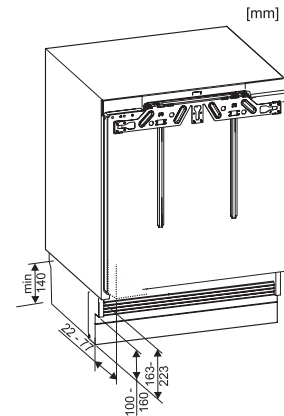

EAN: 4002515952559 / Material number: 10799670 / Old Material Number: 36312220GB

Appliance category	
Refrigerator	•
Construction type	
Built-in appliance	•
Undercounter appliance	•
Door hinge	right
Convertible door hinging	•
User convenience	
ComfortClean	•
Controls	
Operating concept	PicTronic
Independent temperature regulation of fridge and freezer zones	No
Automatic SuperCool	•
No. of temperature zones	1
Fridge/Fridge section	
No. of shelves	4
of which dividable (FlexiBoard)	1
Number of inner door racks for tinned food	1
Door rack for bottles	1
Efficiency and sustainability	
Energy efficiency class (A–G)	F
Annual energy consumption in kWh	114.61
Energy consumption in 24 h in kWh	0.31
Safety	
Lock function	•
Acoustic door alarm	•
Technical data	
Niche width in mm min.	600
Niche width in mm max.	600
Niche height in mm min.	820
Niche height in mm max.	880
Niche depth in mm	550
Appliance width in mm	597
Appliance height in mm	820
Appliance depth in mm	550
Weight in kg	33.2
Door hinge technology	Fixed door
Max. door front weight – refrigerator, in kg	10
Climate class	SN-ST
Refrigerator compartment in l	137
4* freezer compartment in l	0
Total usable capacity in l	136
Storage time in case of fault in h	0
Noise class (A–D)	B
Sound power in dB(A) re 1 pW	35
Current consumption (mA)	1200
Voltage in V	220-240
Fuse rating in A	13
Number of phases	1

K 31222 Ui

Built-under refrigerator

Compactly designed with a practical interior layout.

K31222Ui, K31225Ui, K31252Ui, K31242UiF, F31202Ui
(installation drawings)

K31222Ui, K31225Ui, K31252Ui, K31242UiF, F31202Ui,
side view (installation drawings)