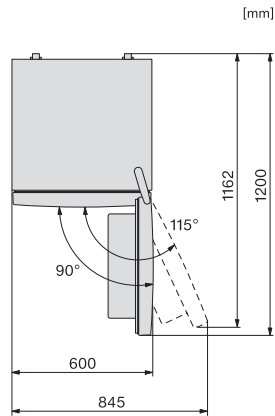

KF4372CD, KF4392CD, KD4050E Active, KD4052E Active, KD4072E Active, KD4172E Active, top view (installation drawings)