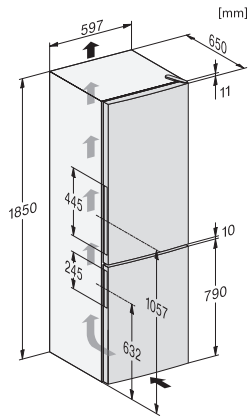

KD 4072 E Active
Freestanding fridge-freezer
with DailyFresh, DuplexCool & ComfortFrost for an affordable entry-level price.

KF4372CD, KD4172E Active, KD4072E Active, installation sketch (installation drawings)