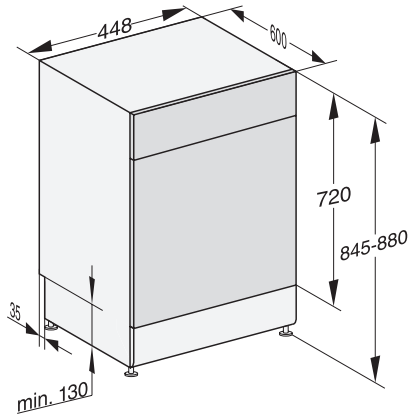

G 5640 SC SL

Freestanding dishwasher, 45 cm
for optimum drying results thanks to AutoOpen drying.

EAN: 4002516316374 / Material number: 11495950 / Old Material Number: 21564016GB

Extra dry	•
Basket design	
Basket design	ExtraComfort 45 cm
Number of place settings	9
Safety	
Waterproof system	•
Safety lock	•
Technical data	
Niche width minimal in mm	450
Niche width max in mm	450
Niche height minimal in mm	845
Niche height maximal in mm	880
Niche depth in mm	600
Appliance width in mm	448
Appliance height in mm	845
Appliance depth in mm	600
Depth with door open in cm	119.5
Net weight in kg	48.4
Total rated load in kW	2.00
Voltage in V	230
Fuse rating in A	10
Number of phases	1
Electrical frequency standard	50
Length of water inlet hose in m	1.50
Length of water drain hose in m	1.50
Length of supply lead in m	1.80
Available display languages	
Available display languages through MultiLingua	deutsch, english, español, français, italiano, nederlands, português, türkçe

G 5640 SC SL

Freestanding dishwasher, 45 cm
for optimum drying results thanks to AutoOpen drying.

G7000, free standing dishwasher, 45cm (installation drawing)