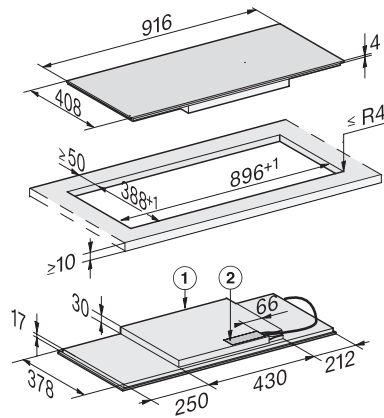

KM 7684 FL

Induction hob with onset controls

panorama design with two PowerFlex cooking areas for extra convenience.

EAN: 4002516149293 / Material number: 11144070 / Old Material Number: 26768470GB

Time until automatic switch to off mode in min	20
Time until automatic switch to standby in min	20
Time until automatic switch to networked standby in min	20
Cleaning convenience	
Easy to clean ceramic glass	•
Wipe protection	•
Safety	
Safety switch-off	•
Lock function	•
System lock	•
Integrated cooling fan	•
Overheating protection	•
Residual heat indicator	•
Technical data	
Dimensions in mm (width)	916
Dimensions in mm (height)	51
Dimensions in mm (depth)	408
Cutout dimensions in mm (width) with surface-mounted installation	896
Casing height incl. connection box in mm	51
Cutout dimensions in mm (depth) with surface-mounted installation	388
Internal cutout dimensions in mm (width) with flush installation	896
Internal cutout dimensions in mm (depth) with flush installation	388
Weight in kg	12
External cutout dimensions in mm (width) with flush installation	920
External cutout dimensions in mm (depth) with flush installation	412
Total rated load in kW	7.30
Length of supply lead in m	1.4
Voltage in V	230
Frequency in Hz	50-60
Accessories supplied	
Number of mains cables with plug	Yes

KM 7684 FL

Induction hob with onset controls

panorama design with two PowerFlex cooking areas for extra convenience.

KM 7684 FL – flush (installation drawings)

1) Front, 2) Mains connection box with mains connection cable, L = 1440 mm, are enclosed loosely, 3) Stepped cut-out natural stone worktop, 4) Wood support 12 mm (not supplied)

KM 7684 FL – onset installation (installation drawings)

1) Front, 2) Mains connection box with mains connection cable, L = 1440 mm