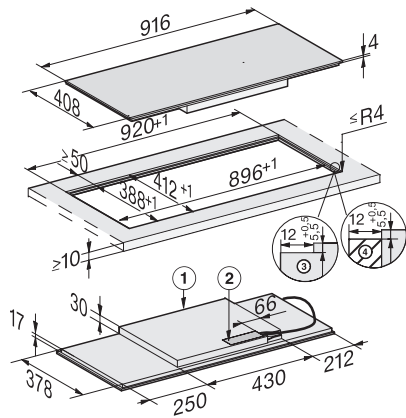

KM 7684 FL

Induction hob with onset controls

panorama design with two PowerFlex cooking areas for extra convenience.

EAN: 4002516149293 / Material number: 11144070 / Old Material Number: 26768470GB

Time until automatic switch to off mode in min	20
Time until automatic switch to standby in min	20
Time until automatic switch to networked standby in min	20
Cleaning convenience	
Easy to clean ceramic glass	•
Wipe protection	•
Safety	
Safety switch-off	•
Lock function	•
System lock	•
Integrated cooling fan	•
Overheating protection	•
Residual heat indicator	•
Technical data	
Dimensions in mm (width)	916
Dimensions in mm (height)	51
Dimensions in mm (depth)	408
Cutout dimensions in mm (width) with surface-mounted installation	896
Casing height incl. connection box in mm	51
Cutout dimensions in mm (depth) with surface-mounted installation	388
Internal cutout dimensions in mm (width) with flush installation	896
Internal cutout dimensions in mm (depth) with flush installation	388
Weight in kg	12
External cutout dimensions in mm (width) with flush installation	920
External cutout dimensions in mm (depth) with flush installation	412
Total rated load in kW	7.30
Length of supply lead in m	1.4
Voltage in V	230
Frequency in Hz	50-60
Accessories supplied	
Number of mains cables with plug	Yes

KM 7684 FL

Induction hob with onset controls

panorama design with two PowerFlex cooking areas for extra convenience.

KM 7684 FL – flush (installation drawings)

1) Front, 2) Mains connection box with mains connection cable, L = 1440 mm, are enclosed loosely, 3) Stepped cut-out natural stone worktop, 4) Wood support 12 mm (not supplied)

KM 7684 FL – onset installation (installation drawings)

1) Front, 2) Mains connection box with mains connection cable, L = 1440 mm