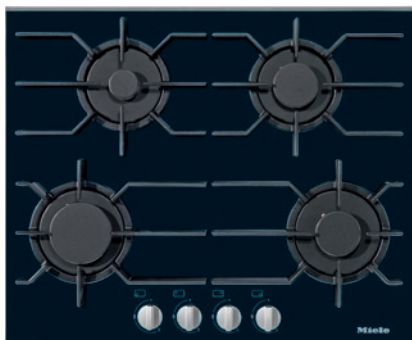

KM 3010
Gas hob
with 4 burners

EAN: 4002515055830 / Material number: 09101190 / Old Material Number: 26301050GB