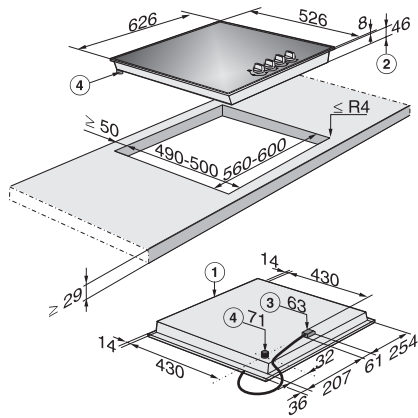

EAN: 4002515055830 / Material number: 09101190 / Old Material Number: 26301050GB

<b>Heating type</b>	
Heating type	Gas
<b>Construction type</b>	
Independent of cooker	•
<b>Design</b>	
Ceramic surface colour	Black
Cast iron pot rests (matt black enamelled)	•
Miele logo embossed in stainless steel	•
<b>Cooking zone details</b>	
Number of cooking zones	4
<b>1st cooking zone/cooking area</b>	
Position	front left
Type	High-speed burner
Max. rating in W	2700
<b>2nd cooking zone/cooking area</b>	
Position	rear left
Type	Economy burner
Max. rating in W	1000
<b>3rd cooking zone/cooking area</b>	
Position	rear right
Type	Standard burner
Max. rating in W	1700
<b>4th cooking zone/cooking area</b>	
Position	front right
Type	Standard burner
Max. rating in W	1700
<b>User convenience</b>	
Operation via knobs	•
Electronic ignition with single-hand operation	•
<b>Cleaning convenience</b>	
Dishwasher-proof pot rests	•
<b>Safety</b>	
GasStop	•
GasStop & ReStart	•
<b>Technical data</b>	
Dimensions (W x H x D) in mm	54 x 626 x 526
Dimensions in mm (width)	626
Dimensions in mm (height)	54
Dimensions in mm (depth)	526
Cutout dimensions in mm (width) with surface-mounted installation	600
Casing height incl. connection box in mm	63
Cutout dimensions in mm (depth) with surface-mounted installation	500
Weight in kg	17
Total rated load in kW	7.10
Length of supply lead in m	1.4
Voltage in V	220-240
Frequency in Hz	50-60

## KM 3010 Gas hob with 4 burners

KM 3010 G (Installation drawing)

1. Front, 2. Casing depth, 3. Mains connection box with mains connection cable L = 2000 mmm, 4. Gas connection R 1/2" – ISO 7-1 (DIN EN 10226)