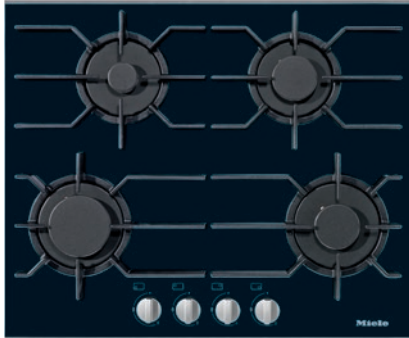

KM 3010  
Gas hob  
with 4 burners

- Simple controls -single-handed operation via rotary dial control
- Elegant design – 626 mm wide gas on glass hob
- Versatile – 4 burners
- Extremely safe – GasStop function
- Easy cleaning – dishwasher-safe ComfortClean pot rests

EAN: 4002515055830 / Material number: 09101190 / Old Material Number: 26301050GB

<b>Heating type</b>	
Heating type	Gas
<b>Construction type</b>	
Independent of cooker	•
<b>Design</b>	
Ceramic surface colour	Black
Cast iron pot rests (matt black enamelled)	•
Miele logo embossed in stainless steel	•
<b>Cooking zone details</b>	
Number of cooking zones	4
<b>1st cooking zone/cooking area</b>	
Position	front left
Type	High-speed burner
Max. rating in W	2700
<b>2nd cooking zone/cooking area</b>	
Position	rear left
Type	Economy burner
Max. rating in W	1000
<b>3rd cooking zone/cooking area</b>	
Position	rear right
Type	Standard burner
Max. rating in W	1700
<b>4th cooking zone/cooking area</b>	
Position	front right
Type	Standard burner
Max. rating in W	1700
<b>User convenience</b>	
Operation via knobs	•
Electronic ignition with single-hand operation	•
<b>Cleaning convenience</b>	
Dishwasher-proof pot rests	•
<b>Safety</b>	
GasStop	•
GasStop & ReStart	•
<b>Technical data</b>	
Dimensions (W x H x D) in mm	54 x 626 x 526
Dimensions in mm (width)	626
Dimensions in mm (height)	54
Dimensions in mm (depth)	526
Cutout dimensions in mm (width) with surface-mounted installation	600
Casing height incl. connection box in mm	63
Cutout dimensions in mm (depth) with surface-mounted installation	500
Weight in kg	17
Total rated load in kW	7.10
Length of supply lead in m	1.4
Voltage in V	220-240
Frequency in Hz	50-60

KM 3010  
Gas hob  
with 4 burners

EAN: 4002515055830 / Material number: 09101190 / Old Material Number: 26301050GB

Accessories supplied	
Number of mains cables with plug	No
Jets for liquid gas	•