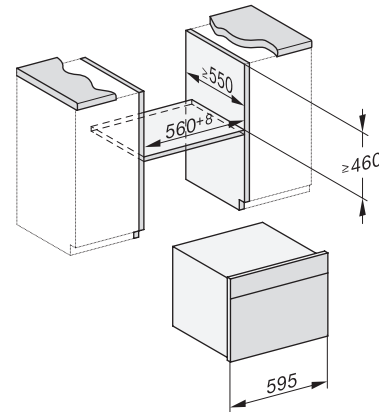

Drain filter	•
Safety	
Appliance cooling system and touch-cool front	•
Safety switch-off	•
System lock	•
Vapour cooling system	•
Sensor lock	•
Technical data	
XL oven compartment	•
Oven compartment volume in l	48
No. of shelf levels	3
Dimensions (W x H x D) in mm	595 x 456 x 569
Numbered shelf levels	•
Door hinge	Bottom
Oven light	BrilliantLight
Oven temperature regulation min. in °C	30
Oven temperature regulation max. in °C	225
Electronic steam oven temperature regulation min. in °C	40
Electronic steam oven temperature regulation max. in °C	100
Niche width min. in mm	560
Niche width max. in mm	568
Niche height min. in mm	450
Niche height max. in mm	452
Niche depth in mm	555
Appliance width in mm	595
Appliance height in mm	456
Appliance depth in mm	569
Dimensions (W x H x D) in mm	595 x 456 x 569
Weight in kg	39.7
Total rated load in kW	3.40
Voltage in V	230
Frequency in Hz	50-60
Number of phases	1
Fuse rating in A	16
Mains cable with plug	•
Length of supply lead in m	2
Replacing lamps	Customer Service
Accessories supplied	
Universal tray with PerfectClean	1
Baking and roasting rack with PerfectClean	1
FlexiClip runners with PerfectClean	1
Removable PerfectClean side runners (pair)	1
No. of perforated stainless-steel cooking container	2
No. of solid stainless-steel cooking containers	1
Descaling tablets	2

DG7x4x, DGM7x4x, DGC7x4x, DGC7x4xX, DGC7x4xHCPro, DGC7x4xHCXPro installation drawings

DGC7x4x, DGC7x4xX, DGC7x4xHCPro, DGC7x4xHCXPro installation drawings

DGC7x40, installation drawings

1) Front view, 2) Mains connection cable, L=2.000 mm, 3) Ventilation cut min. 180 cm², 4) No connection in this area

1) Front view, 2) Mains connection cable, L=2.000 mm, 3) ventilation cut-out min. 180 cm², 4) no connection in this area