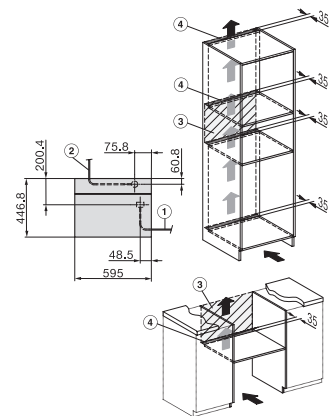

DGC7x4x, DGC7x4xX, DGC7x4xHCPro, DGC7x4xHCXPro installation drawings

DGC7x4x, DGC7440X, DGC7840X – installation drawing – GB, AU