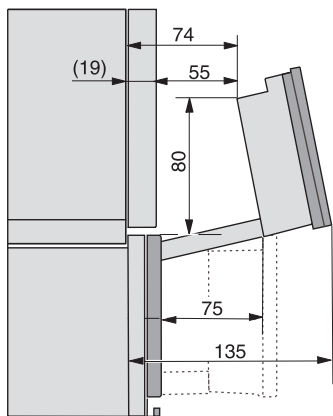

DGC7x4x, DGC7x4x-55, DGC7xxx, DGC7x4xHCPro, DGC7x4xHCXPro installation drawings