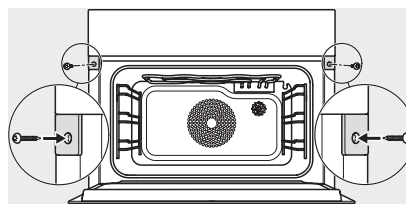

DGC 7840X

Handleless compact combination steam oven

for steam cooking, baking, roasting with wireless food probe + menu cooking.

1) Front view, 2) Mains connection cable, L=2.000 mm, 3) Ventilation cut min. 180 cm², 4) No connection in this area

1) Front view, 2) Mains connection cable, L=2.000 mm, 3) ventilation cut-out min. 180 cm², 4) no connection in this area