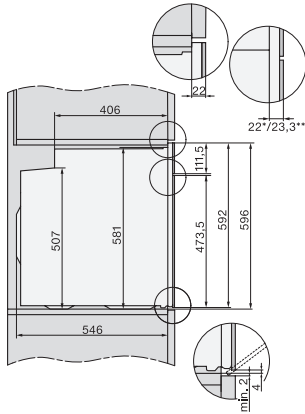

H 2760 BP

Oven

attractive stainless steel design with FlexiClip runners & pyrolytic cleaning.

H2760B/BP, H28x0B/BP, H7x6xB/BP/BPX, DGC7351, DGC7151, installation drawings
22 mm – glass, 23,3 mm – metal