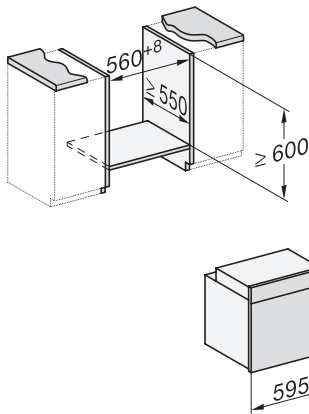

H 2760 BP

Oven

attractive stainless steel design with FlexiClip runners & pyrolytic cleaning.

H2760B/BP, H28x0B/BP, H7x6xB/BP/BPX, DGC7351, DGC7151, installation drawings
22 mm – glass, 23,3 mm – metal

H2760B/BP, H28x0B/BP, H7x6xB/BP/BPX, installation drawings
22 mm – glass, 23,3 mm – metal

H226x-1B/BP/E/EP/I/IP, H2760B/BP, H28x0B/BP, H7x6xB/BP/BPX, installation drawings

H226x-1B/BP/E/EP/I/IP, H2x6xB/BP, H7x6xB/BP/BPX, installation drawings

If the oven is to be installed under a hob, follow the instructions for installing the hob and the height of the hob.

H2x6x-1B/BP/E/EP/I/IP, H2850BP, H7x6xB/BP/BPX, H2x6xB/BP, installation drawings, GB, AUS

1) Mains connection cable, L=2000 mm, 2) No connection in this area, 3) Lüftungsausschnitt min. 150 cm²

DG2740, DG7140, DGM7340, H2760B/BP, H7140BM, H7x64B/BP, H7x60B/BP installation drawings

H2xxx-1 B/BP/E/I/IP, H7xxx B/BP/BM/BMX, installation drawings

22 mm – glass, 23,3 mm – metal