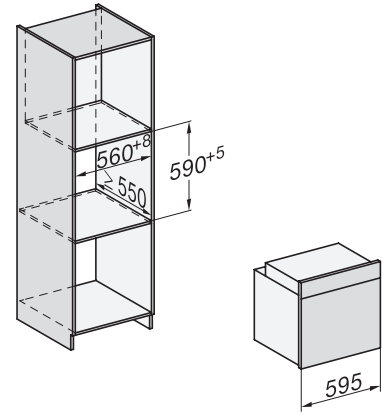

H 2760 BP

Oven

attractive stainless steel design with FlexiClip runners & pyrolytic cleaning.

EAN: 4002516156741 / Material number: 11093020 / Old Material Number: 22276045GB

Number of phases	1
Electronic temperature regulation min. in °C	30
Electronic temperature regulation max. in °C	280
Niche width min. in mm	560
Niche width max. in mm	568
Niche height min. in mm	590
Niche height max. in mm	595
Niche depth in mm	550
Appliance width in mm	595
Appliance height in mm	596
Appliance depth in mm	569
Weight in kg	47.0
Total rated load in kW	3.60
Frequency in Hz	50
Fuse rating in A	16
Length of supply lead in m	1.50
Replacing lamps	Customer
Accessories supplied	
Baking tray with PerfectClean	1
Universal tray with PerfectClean	1
Baking and roasting rack without PerfectClean	1
FlexiClip runners with PerfectClean	1
Removable side runners (pair)	1
Anti-splash insert with PerfectClean	1

H 2760 BP

Oven

attractive stainless steel design with FlexiClip runners & pyrolytic cleaning.

H2760B/BP, H28x0B/BP, H7x6xB/BP/BPX, DGC7351, DGC7151, installation drawings
22 mm – glass, 23,3 mm – metal

H2760B/BP, H28x0B/BP, H7x6xB/BP/BPX, installation drawings
22 mm – glass, 23,3 mm – metal

H226x-1B/BP/E/EP/I/IP, H2760B/BP, H28x0B/BP, H7x6xB/BP/BPX, installation drawings

H226x-1B/BP/E/EP/I/IP, H2x6xB/BP, H7x6xB/BP/BPX, installation drawings

If the oven is to be installed under a hob, follow the instructions for installing the hob and the height of the hob.

H2x6x-1B/BP/E/EP/I/IP, H2850BP, H7x6xB/BP/BPX, H2x6xB/BP, installation drawings, GB, AUS

1) Mains connection cable, L=2000 mm, 2) No connection in this area, 3) Lüftungsausschnitt min. 150 cm²

DG2740, DG7140, DGM7340, H2760B/BP, H7140BM, H7x64B/BP, H7x60B/BP installation drawings