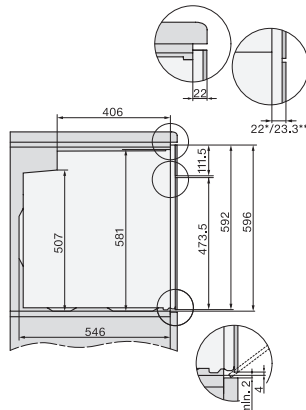

H2x6x-1B/BP/E/EP/I/IP, H2850BP, H7x6xB/BP/BPX, H2x6xB/BP, installation drawings, GB, AUS

1) Mains connection cable, L=2000 mm, 2) No connection in this area, 3) Lüftungsausschnitt min. 150 cm²

DG2740, DG7140, DGM7340, H2760B/BP, H7140BM, H7x64B/BP, H7x60B/BP installation drawings

1) 474 mm, 2) 360 mm, 3) 43 mm, 4) 22,5 mm, 5) 53.75 mm

H226x-1B/BP/E/EP/I/IP, H2760B/BP, H28x0B/BP, H7x40BM/BMX, H7x6xB/BP/BPX, installation drawings

H2760B/BP, H28x0B/BP, H7x6xB/BP/BPX, installation drawings

22 mm – glass, 23,3 mm – metal

H2xxx-1B/BP/E/EP/I/IP, H7xxx B/BP/BM/BMX, installation drawings

22 mm – glass, 23,3 mm – metal

H 2760 BP

Oven

attractive stainless steel design with FlexiClip runners & pyrolytic cleaning.

H2xxx-1 B/BP/E/I/IP, H7xxx B/BP/BM/BMX, installation drawings

22 mm – glass, 23,3 mm – metal