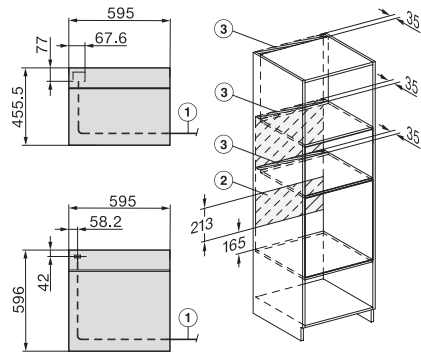

1) 474 mm, 2) 360 mm, 3) 43 mm, 4) 22,5 mm, 5) 53.75 mm

H226x-1B/BP/E/EP/I/IP, H2760B/BP, H28x0B/BP, H7x40BM/BMX, H7x6xB/BP/BPX, installation drawings

H2760B/BP, H28x0B/BP, H7x6xB/BP/BPX, installation drawings

22 mm – glass, 23,3 mm – metal

H2xxx-1B/BP/E/EP/I/IP, H7xxx B/BP/BM/BMX, installation drawings

22 mm – glass, 23,3 mm – metal

H 2760 BP

Oven

attractive stainless steel design with FlexiClip runners & pyrolytic cleaning.

H2xxx-1 B/BP/E/I/IP, H7xxx B/BP/BM/BMX, installation drawings

22 mm – glass, 23,3 mm – metal