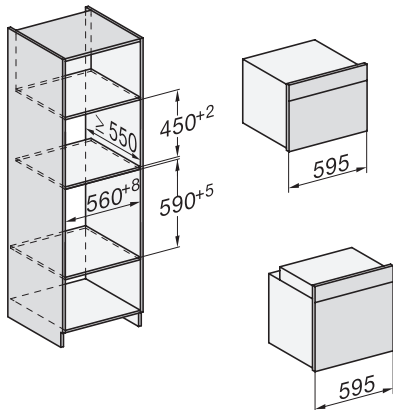

H226x-1B/BP/E/EP/I/IP, H2760B/BP, H28x0B/BP, H7x6xB/BP/BPX, installation drawings

H226x-1B/BP/E/EP/I/IP, H2x6xB/BP, H7x6xB/BP/BPX, installation drawings

If the oven is to be installed under a hob, follow the instructions for installing the hob and the height of the hob.

H2x6x-1B/BP/E/EP/I/IP, H2850BP, H7x6xB/BP/BPX, H2x6xB/BP, installation drawings, GB, AUS

1) Mains connection cable, L=2000 mm, 2) No connection in this area, 3) Lüftungsausschnitt min. 150 cm²

DG2740, DG7140, DGM7340, H2760B/BP, H7140BM, H7x64B/BP, H7x60B/BP installation drawings

1) 474 mm, 2) 360 mm, 3) 43 mm, 4) 22,5 mm, 5) 53.75 mm

H226x-1B/BP/E/EP/I/IP, H2760B/BP, H28x0B/BP, H7x40BM/BMX, H7x6xB/BP/BPX, installation drawings

H2760B/BP, H28x0B/BP, H7x6xB/BP/BPX, installation drawings