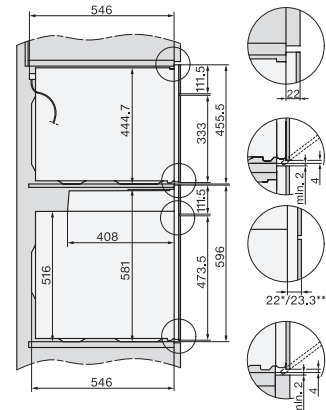

H2x6x-1B/BP/E/EP/I/IP, H2850BP, H7x6xB/BP/BPX, H2x6xB/BP, installation drawings, GB, AUS

1) Mains connection cable, L=2000 mm, 2) No connection in this area, 3) Lüftungsausschnitt min. 150 cm²

DG2740, DG7140, DGM7340, H2760B/BP, H7140BM, H7x64B/BP, H7x60B/BP installation drawings

1) 474 mm, 2) 360 mm, 3) 43 mm, 4) 22,5 mm, 5) 53.75 mm

H226x-1B/BP/E/EP/I/IP, H2760B/BP, H28x0B/BP, H7x40BM/BMX, H7x6xB/BP/BPX, installation drawings

H2760B/BP, H28x0B/BP, H7x6xB/BP/BPX, installation drawings

22 mm – glass, 23,3 mm – metal

H2xxx-1B/BP/E/EP/I/IP, H7xxx B/BP/BM/BMX, installation drawings

22 mm – glass, 23,3 mm – metal

H 2760 BP

Oven

attractive stainless steel design with FlexiClip runners & pyrolytic cleaning.

H2xxx-1 B/BP/E/I/IP, H7xxx B/BP/BM/BMX, installation drawings

22 mm – glass, 23,3 mm – metal