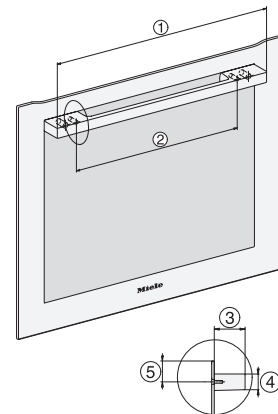

H 2760 BP

Oven

attractive stainless steel design with FlexiClip runners & pyrolytic cleaning.

H2760B/BP, H28x0B/BP, H7x6xB/BP/BPX, DGC7351, DGC7151, installation drawings
22 mm – glass, 23,3 mm – metal

H2760B/BP, H28x0B/BP, H7x6xB/BP/BPX, installation drawings
22 mm – glass, 23,3 mm – metal

H226x-1B/BP/E/EP/I/IP, H2760B/BP, H28x0B/BP, H7x6xB/BP/BPX, installation drawings

H226x-1B/BP/E/EP/I/IP, H2x6xB/BP, H7x6xB/BP/BPX, installation drawings

If the oven is to be installed under a hob, follow the instructions for installing the hob and the height of the hob.

H2x6x-1B/BP/E/EP/I/IP, H2850BP, H7x6xB/BP/BPX, H2x6xB/BP, installation drawings, GB, AUS

1) Mains connection cable, L=2000 mm, 2) No connection in this area, 3) Lüftungsausschnitt min. 150 cm²

DG2740, DG7140, DGM7340, H2760B/BP, H7140BM, H7x64B/BP, H7x60B/BP installation drawings

H2xxx-1 B/BP/E/I/IP, H7xxx B/BP/BM/BMX, installation drawings

22 mm – glass, 23,3 mm – metal