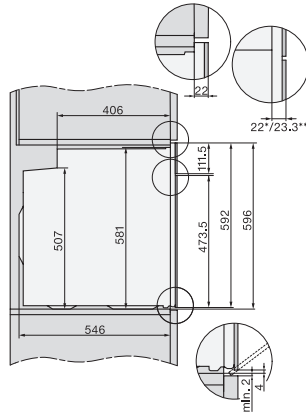

H2760B/BP, H28x0B/BP, H7x6xB/BP/BPX, installation drawings
22 mm – glass, 23,3 mm – metal