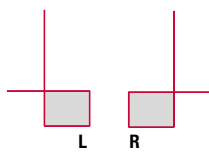

FRAMEWORK

Shelf made of 2.5 mm thick steel sheet, powder coated in matt white and graphite grey.

There are two formal types (module A and module B) that, either by combination or specific project, can develop large-sized and high impact lay-outs.

BACKRESTS

The shelf is complete with backrests coated with artificial fibre canvas, complete with magnetic coupling.

Colours available are: white, black, grey, dove grey, red, yellow, blue.

module A
L55 D23 H47.8 cm

backrest for module A
L34 H6.8 cm

module B
L34 D23 H47.8 cm

backrest for module B
L18 H13.8 cm

Finishing

The number in the dot corresponds to the number of colour/material finish.

Here below, in the section FINISH OPTIONS, please note all the colours of the materials used for this product.