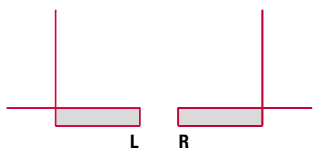

module A
L55 D23 H47.8 cm

backrest for module A
L34 H6.8 cm