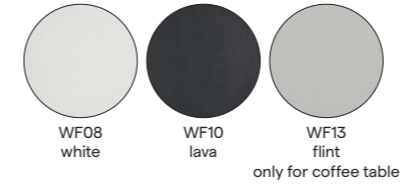

Materials & colours

Frame PWI