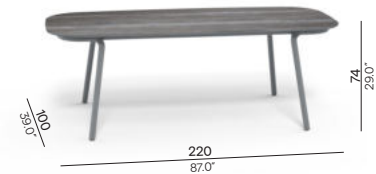

Minus[°]

outdoor luxury

Manutti[°]

**Designed by
Stephane De Winter**

With its slender design and muted, warm colours, the Minus table collection is your ideal match for a naturally intimate dining or lounging experience. Its minimal, sensual frame is sure to entice.

Collection overview

dining table / 280×100

dining table / 280×85

dining table / 220×100

coffee table / 148×78

counter table / 220×100

Materials & colours

Frame