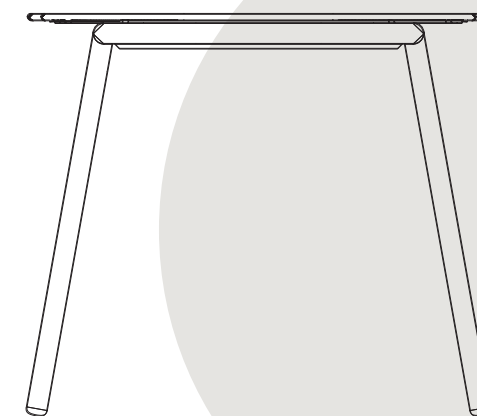

Minus[°]

outdoor luxury

Manutti[°]

**Designed by
Stephane De Winter**

With its slender design and muted, warm colours, the Minus table collection is your ideal match for a naturally intimate dining or lounging experience. Its minimal, sensual frame is sure to entice.

Collection overview

dining table / 280×100

dining table / 280×85

dining table / 220×100

coffee table / 148×78

counter table / 220×100

Materials & colours

Frame

PCA

AF10
lava

AF13
flint

Table top

ceramic 12mm

5K53 - CEF
fossil

5K54 - CET
travertin geo

5K66 - CEL
perla