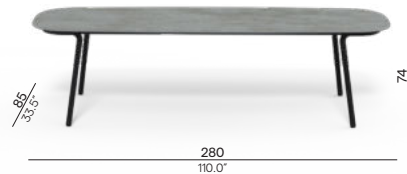

Minus[°]

outdoor luxury

Manutti[°]

**Designed by
Stephane De Winter**

With its slender design and muted, warm colours, the Minus table collection is your ideal match for a naturally intimate dining or lounging experience. Its minimal, sensual frame is sure to entice.

Collection overview

dining table / 280×100

dining table / 280×85

dining table / 220×100

coffee table / 148×78

counter table / 220×100

Materials & colours

Frame