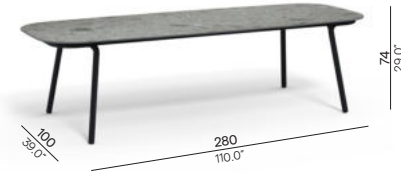

Minus[°]

outdoor luxury

Manutti[°]

**Designed by
Stephane De Winter**

With its slender design and muted, warm colours, the Minus table collection is your ideal match for a naturally intimate dining or lounging experience. Its minimal, sensual frame is sure to entice.

Collection overview

dining table / 280×100

dining table / 280×85

dining table / 220×100

coffee table / 148×78

counter table / 220×100

Materials & colours

Frame