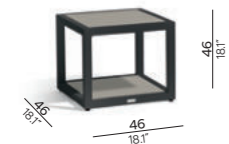

Collection overview

1S / FE1S

Left seat / FELS

Right seat / FERS

Corner seat / FECS

Small middle seat / FEMSS

Large middle seat / FEMSL

Medium footstool / Sidetable / FEFM

Large footstool / Sidetable / FEFL

Lounger / FELO

Sidetable / CT88

Bench 300 - full alu top / BE300

Bench 45 - full alu top / BE45

Concepts

Discover endless possibilities at manutti.com

Materials & colours