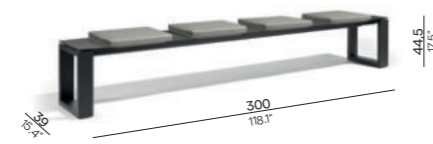

Collection overview

1S / FE1S

Left seat / FELS

Right seat / FERS

Corner seat / FECS

Small middle seat / FEMSS

Large middle seat / FEMSL

Medium footstool / Sidetable / FEFM

Large footstool / Sidetable / FEFL

Lounger / FELO

Sidetable / CT88

Bench 300 - full alu top / BE300

Bench 45 - full alu top / BE45

Concepts

Discover endless possibilities at manutti.com

Materials & colours