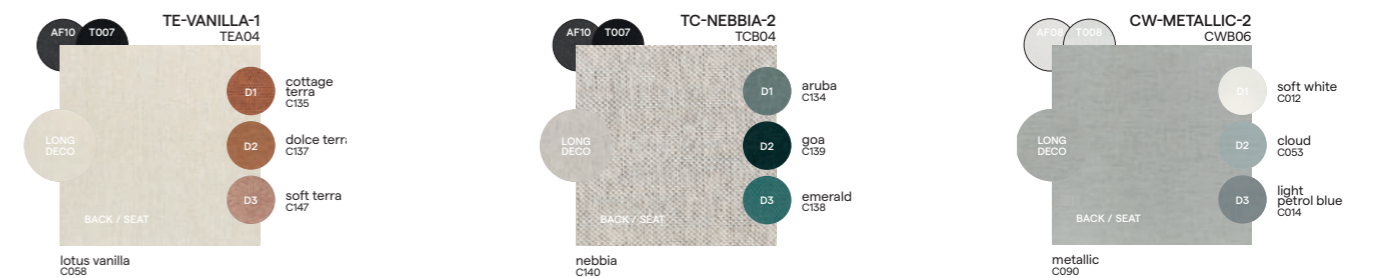

Collection overview

1S / FE1S

Left seat / FELS

Right seat / FERS

Corner seat / FECS

Small middle seat / FEMSS

Large middle seat / FEMSL

Medium footstool / Sidetable / FEFM

Large footstool / Sidetable / FEFL

Lounger / FELO

Sidetable / CT88

Bench 300 - full alu top / BE300

Bench 45 - full alu top / BE45

Concepts

Discover endless possibilities at manutti.com

Materials & colours

Frame - finishing

PCA - textiles

Suggested colour combinations

Feeling inspired?

Step into our world of outdoor luxury at any moment and discover your ideal Manutti setting online.