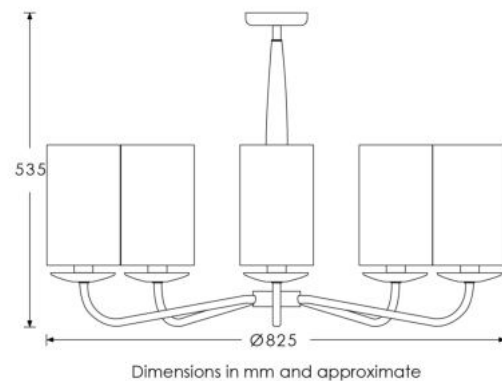

HEATHFIELD & CO

PRODUCT SPECIFICATION SHEET

CEILING LIGHT | ALPINA

PENDANT

Material: Metal
Finish shown: Antique Brass
Code: PD-ALPI-ABRS-CLER

LAMPSHADE AS SHOWN

5 x 5" Tall Drum Oatmeal Element
Shade code: SH-05-TLDR
Shade lining: White PVC

SWITCHING & PLUG

Hardwired

WEIGHT

2.8 KG approx.

LAMPING

5 x E14 Lampholder - 25W max.
LED bulb recommended.

FIXING NOTE

It is the buyer's responsibility to ensure that suitable fixings are used.

WARRANTY

12 Months

FINISHING NOTE

All metalwork is handcrafted and may vary from piece to piece with slight variation in finish and detailing.

CLEANING INSTRUCTIONS

The finishes on this luminaire only require regular cleaning with a soft dry duster. Abrasive or chemical cleaners may harm the finish and should not be used. Shade to be dusted with a clean dry cloth.

H&CO

Decorative lighting
for beautiful spaces

www.heathfield.co.uk | +44 (0) 1732 350450 | sales@heathfield.co.uk

Unit 1, Priory Road, Tonbridge, Kent, TN9 2AF, United Kingdom