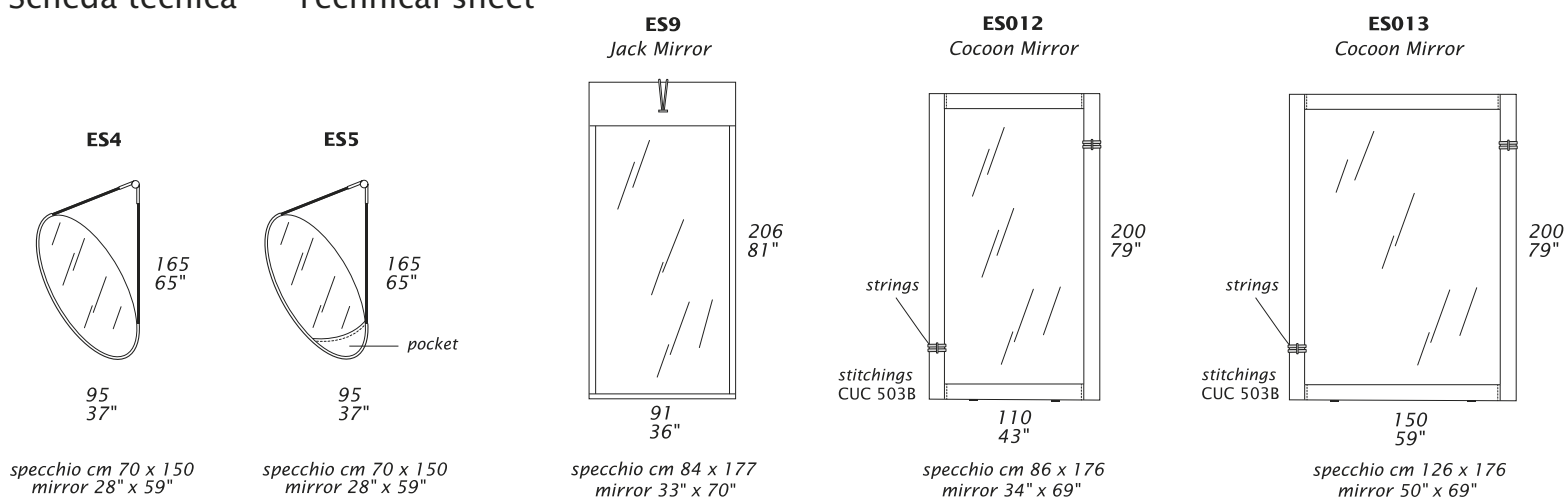

MIRRORS

CARATTERISTICHE STANDARD

– Struttura in legno rivestita in pelle.

STANDARD FEATURES

– Hard wood frame covered with leather.

Scheda tecnica – Technical sheet

THE MIRROR MUST BE FIXED TO THE WALL

NOTE

– Dimensioni: la prima cifra indica i centimetri, la seconda cifra indica i pollici.

NOTES

– Dimensions: the first figure shows sizes in centimeters, the second in inches.