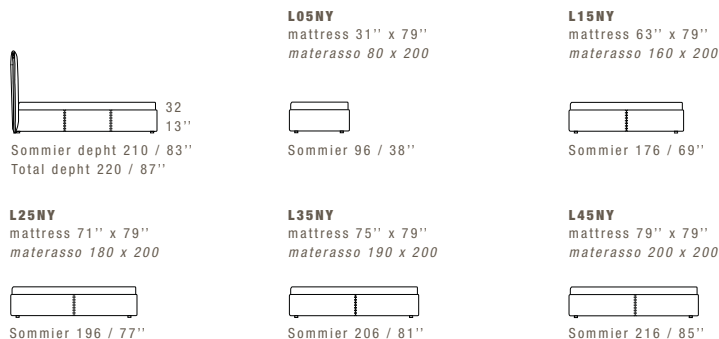

NOTES

- Dimensions: the first figure shows sizes in centimeters, the second in inches.
- The headboards E114B and E114A are available only in combination with L05NY bedframe.
- The headboard is composed of two parts that connect at the center of the bedframe.
- Stitching styles CUC 500, CUC 517 Special, CUC 500C Special and CUC 518 are not recommended.
- Pillows shown are not included in the price.
- Storage base available upon request, 660 € up-charge.

NOTE

- *Dimensioni: la prima cifra indica i centimetri, la seconda cifra indica i pollici.*
- *Le testiere E114B ed E114A vanno in composizione solo con il sommier L05NY.*
- *La testiera è sempre in due parti e la congiunzione è al centro del sommier.*
- *Le cuciture CUC 500, cuc 517 Special, CUC 500C Special e CUC 518 non sono consigliate.*
- *I cuscini presenti in foto non sono compresi nel prezzo.*
- *Disponibile su richiesta base contenitore, con supplemento 660 €.*

SOMMIER - European sizes / Misure europee