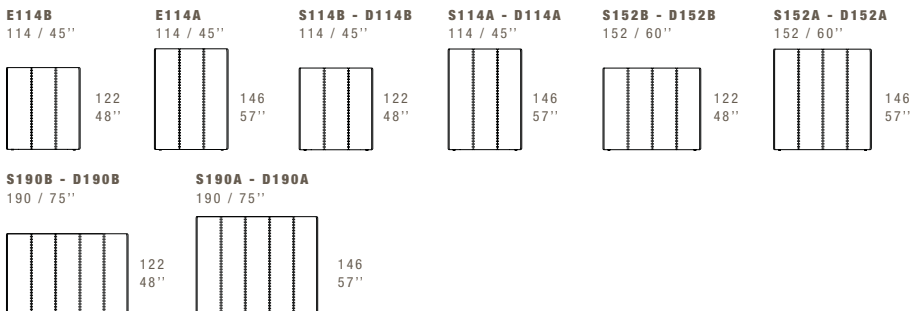

NEW YORK NIGHT

STANDARD FEATURES

- Hard wood frame.
- Headboard padding in polyurethane.
- Base in polyurethane.
- Headboard height 122/146 cm - 48"/57".
- Headboard depth 10 cm - 4".
- Base height 32 cm - 13".
- Wood legs height 4 cm - 1 1/2"
- All the bedframe sizes can be combined with all the headboards available.
- It is possible to combine the headboards in different sizes in order to design symmetrical or asymmetrical configurations.
- Mattress not included in the price.
- Headboard back in fabric.
- European wooden slats.
- Stitching CUC 522.
- The bench P016- D includes one roll cushion free of charge.

NOTES

- Dimensions: the first figure shows sizes in centimeters, the second in inches.
- The headboards E114B and E114A are available only in combination with L05NY bedframe.
- The headboard is composed of two parts that connect at the center of the bedframe.
- Stitching styles CUC 500, CUC 517 Special, CUC 500C Special and CUC 518 are not recommended.
- Pillows shown are not included in the price.
- Storage base available upon request, 660 € up-charge.

NOTE

- *Dimensioni: la prima cifra indica i centimetri, la seconda cifra indica i pollici.*
- *Le testiere E114B ed E114A vanno in composizione solo con il sommier L05NY.*
- *La testiera è sempre in due parti e la congiunzione è al centro del sommier.*
- *Le cuciture CUC 500, cuc 517 Special, CUC 500C Special e CUC 518 non sono consigliate.*
- *I cuscini presenti in foto non sono compresi nel prezzo.*
- *Disponibile su richiesta base contenitore, con supplemento 660 €.*

SOMMIER - European sizes / Misure europee

SOMMIER - American sizes / Misure americane

Headboard / Testiere

Movable sides panels / Terminali orientabili